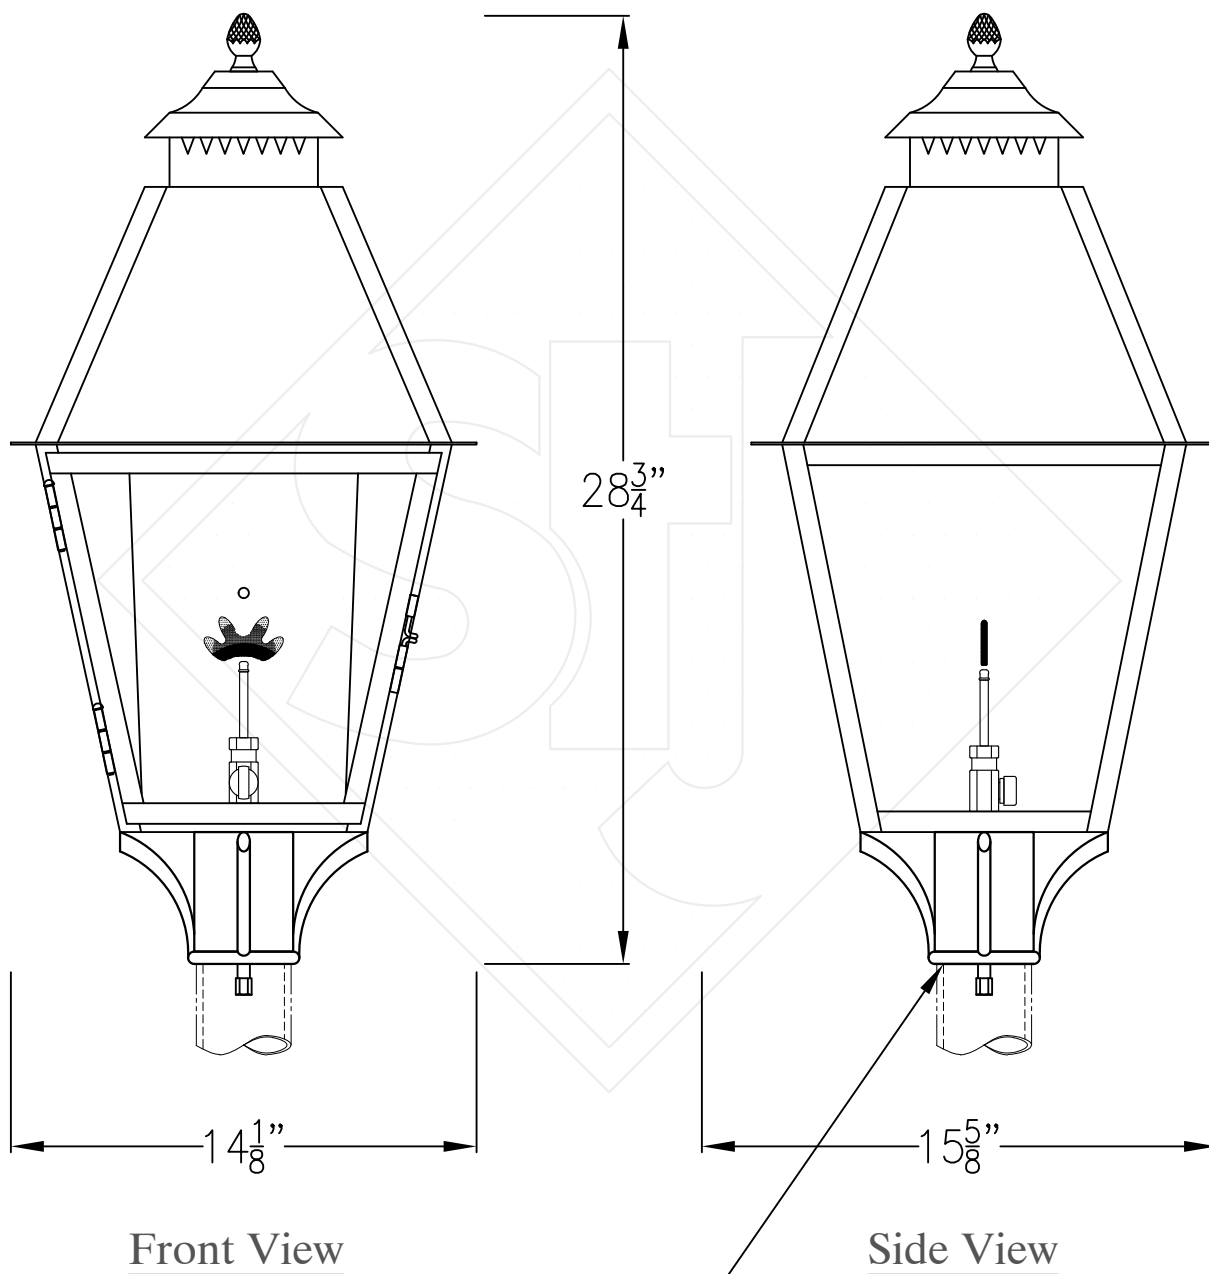

NATCHEZ MEDIUM COPPER POST MOUNT

Available w/ Solid
or Glass Top

Front View

Side View

Fits over 3" post
 $\frac{1}{4}$ " Female Flare
Fitting

Lights are hand crafted
Dimensions may vary by $\frac{1}{4}$ "