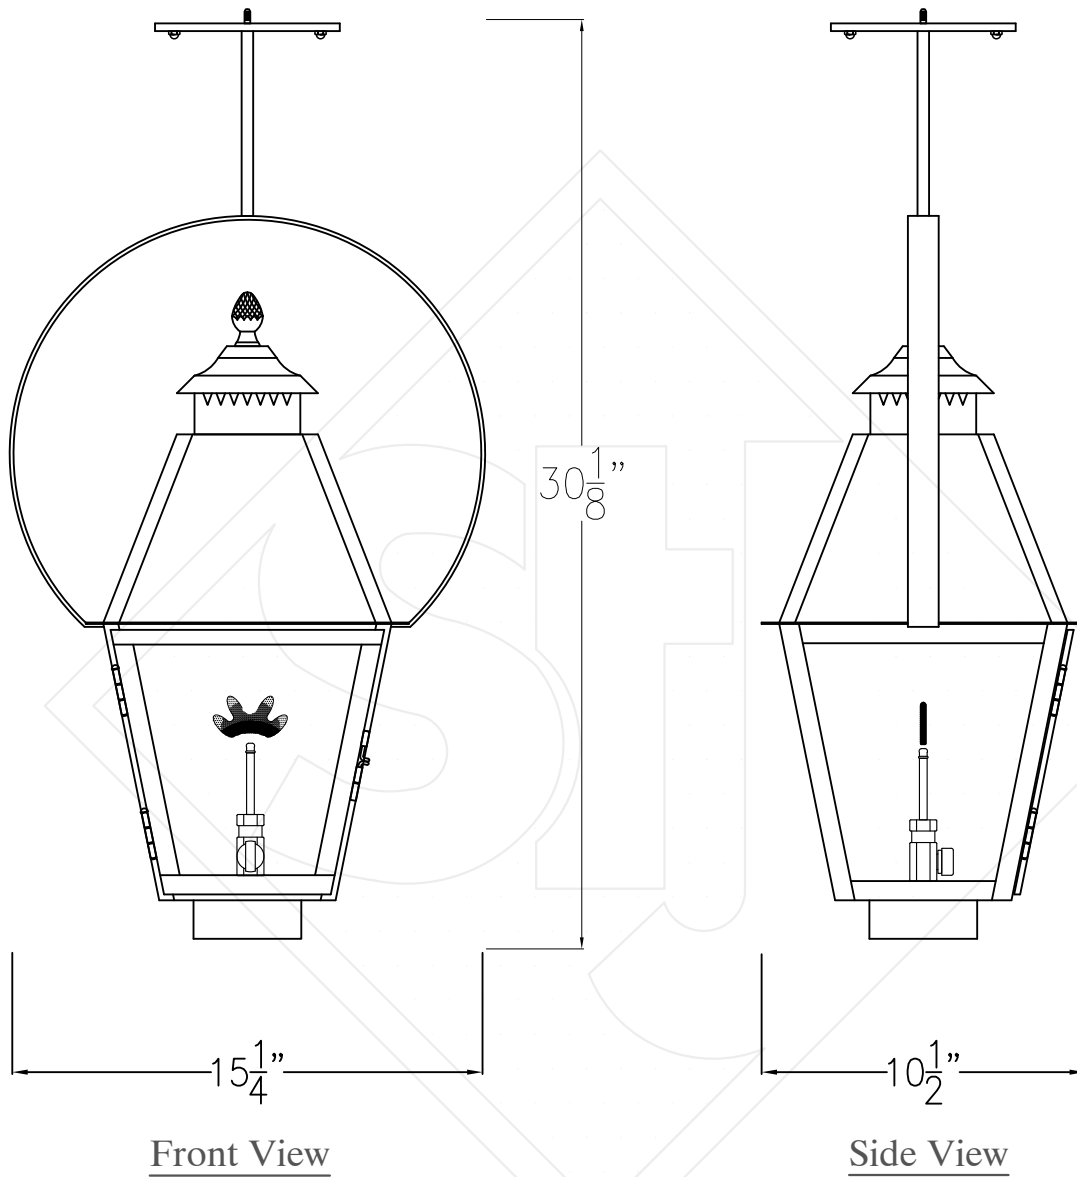

# NATCHEZ SMALL CEILING HALF YOKE

Shortest Height  $30 \frac{1}{8}$ "  
Available w/ Solid or  
Glass Top

Lights are hand crafted  
Dimensions may vary by  $\frac{1}{4}$ "