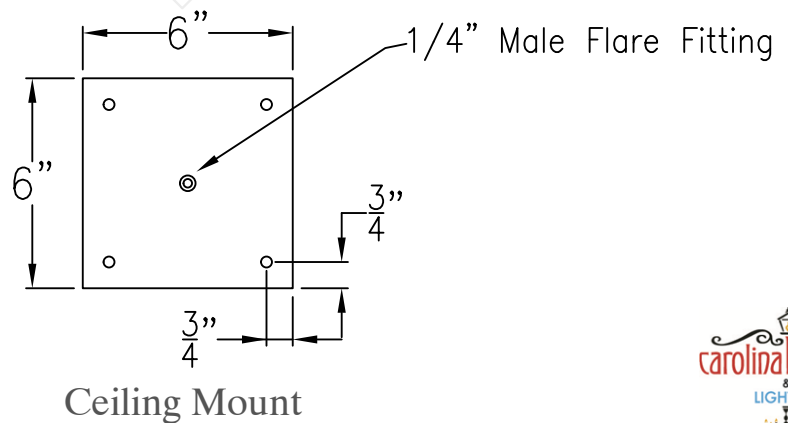

# NATCHEZ SMALL CEILING HALF YOKE

Shortest Height  $30 \frac{1}{8}$ "  
Available w/ Solid or  
Glass Top

Lights are hand crafted  
Dimensions may vary by  $\frac{1}{4}$ "