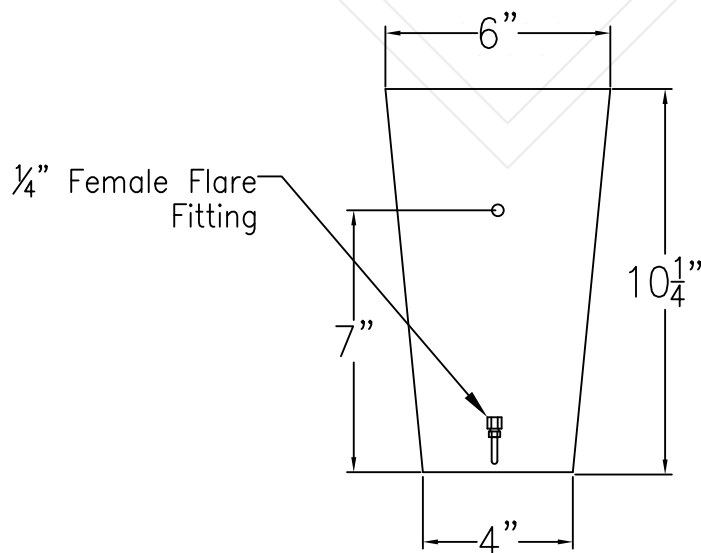

NATCHEZ SMALL COPPER WALL BRACKET

Available w/ Solid or
Glass Top

Front View

Side View

Backplate

Lights are hand crafted
Dimensions may vary by 1/4"