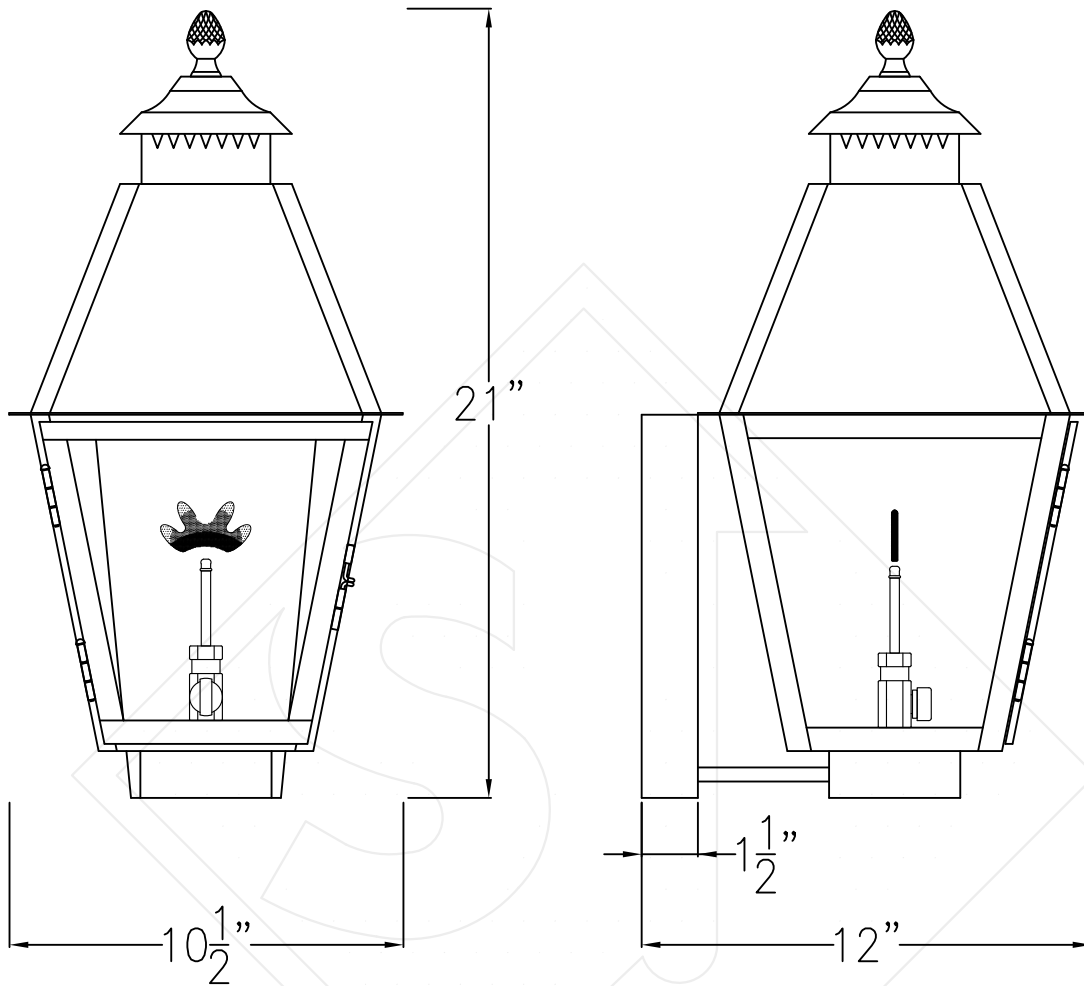

NATCHEZ SMALL COPPER WALL BRACKET

Available w/ Solid or
Glass Top

Front View

Side View

Backplate

Lights are hand crafted
Dimensions may vary by 1/4"