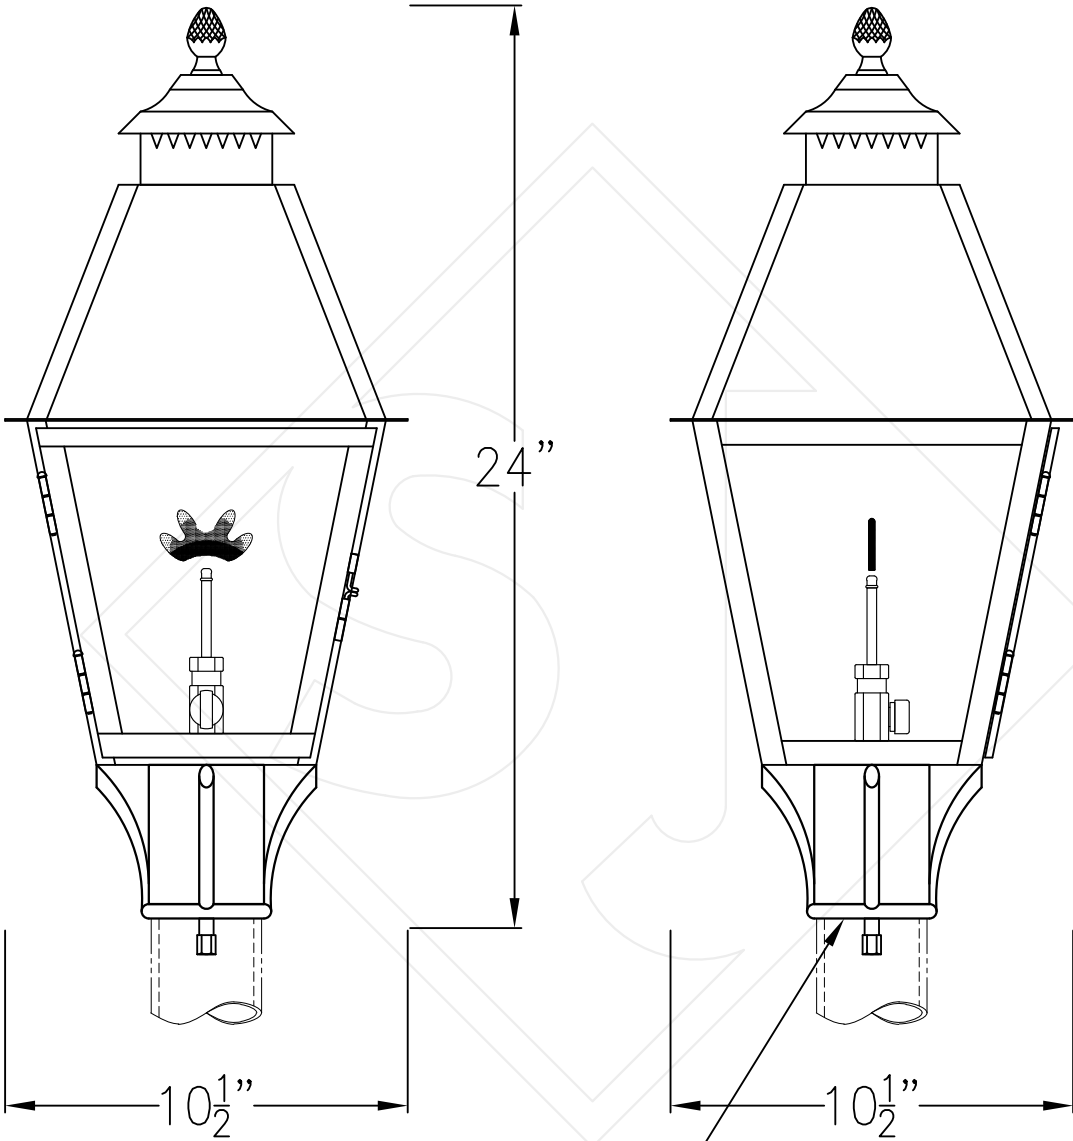

NATCHEZ SMALL COPPER POST MOUNT

Available w/ Solid or
Glass Top

Front View

Side View

Fits over 3" post
1/4" Female Flare
Fitting

Lights are hand crafted
Dimensions may vary by 1/4"