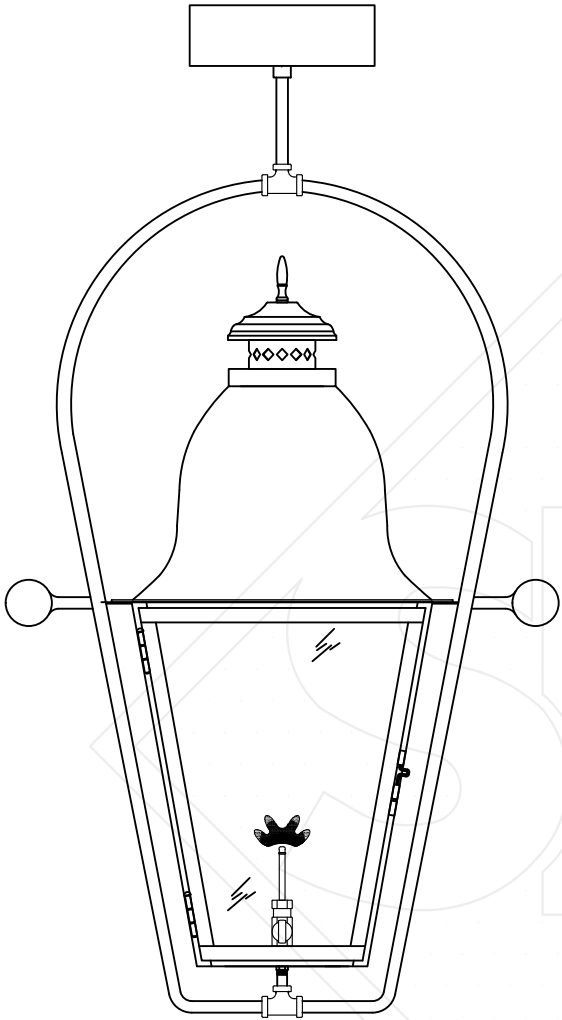

QUEBEC LARGE FULL YOKE

Shortest Height 42 1/8"

43 3/4"

24"

Front View

14 3/4"

Side View

Ceiling Mount

Lights are hand crafted
Dimensions may vary by 1/4"