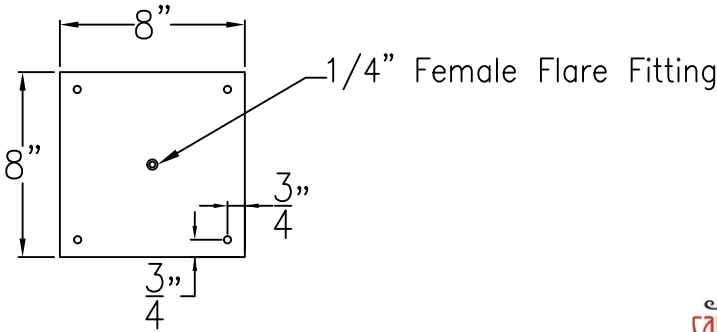

QUEBEC LARGE FULL YOKE

Shortest Height 42 1/8"

43 3/4"

24"

Front View

14 3/4"

Side View

Ceiling Mount

Lights are hand crafted
Dimensions may vary by 1/4"