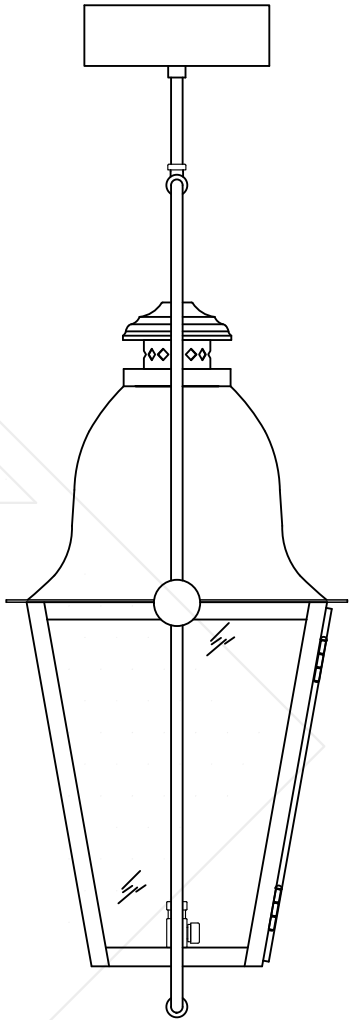

QUEBEC LARGE FULL YOKE

Shortest Height 42 1/8"

43 3/4"

24"

Front View

14 3/4"

Side View

Ceiling Mount

Lights are hand crafted
Dimensions may vary by 1/4"