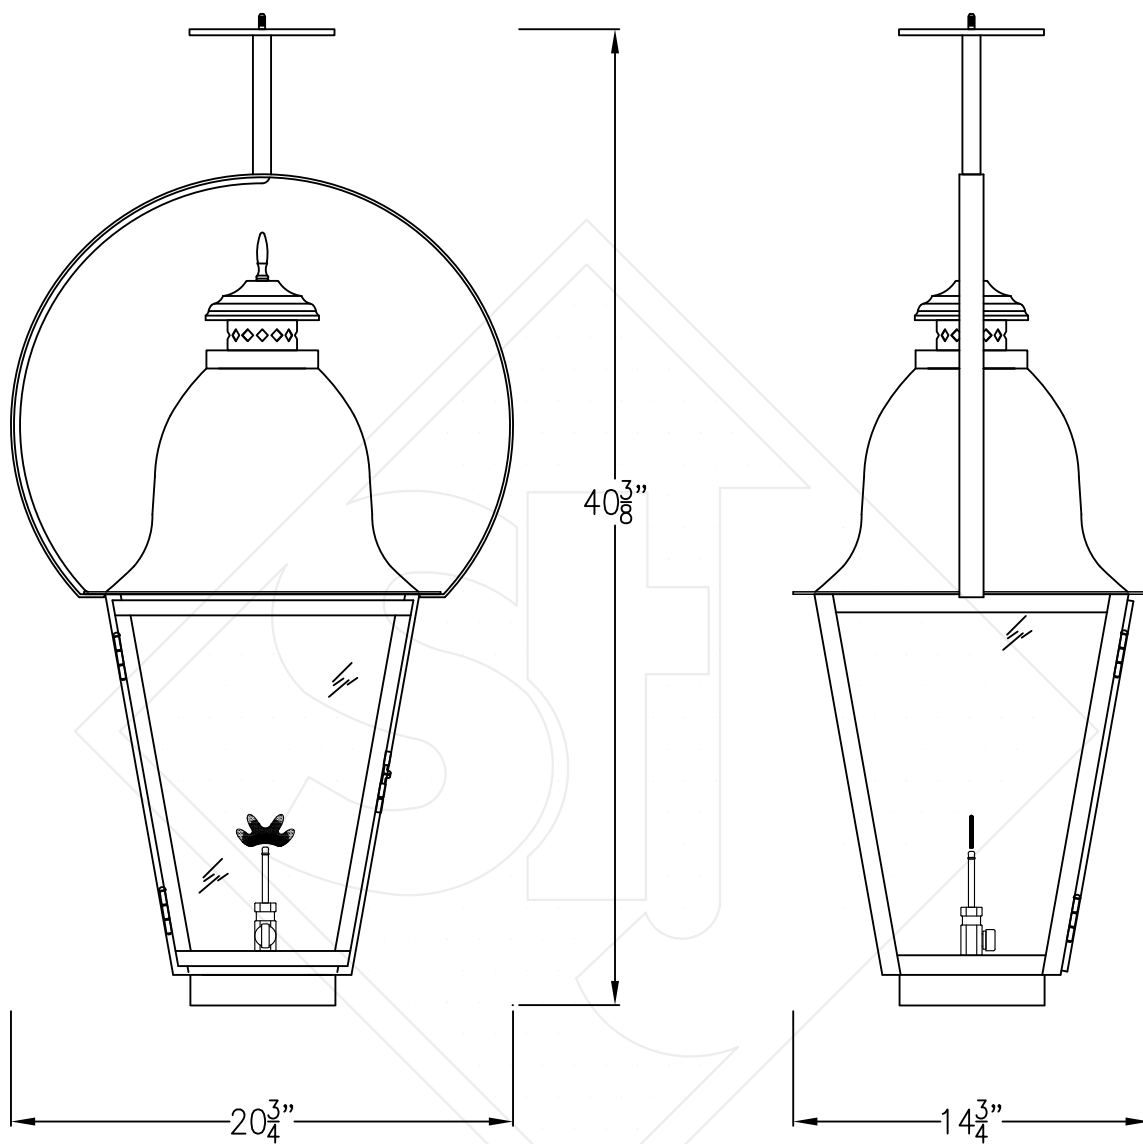

QUEBEC LARGE HALF (CEILING) YOKE

Shortest height 40 $\frac{3}{8}$ "

Front View

Side View

Ceiling Mount

Lights are hand crafted
Dimensions may vary by 1/4"