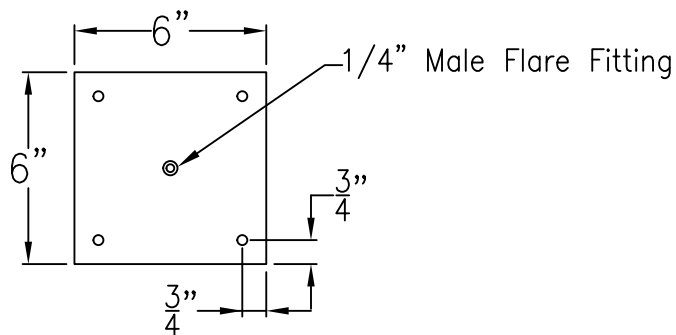

QUEBEC LARGE HALF (CEILING) YOKE

Shortest height 40 $\frac{3}{8}$ "

Front View

Side View

Ceiling Mount

Lights are hand crafted
Dimensions may vary by 1/4"