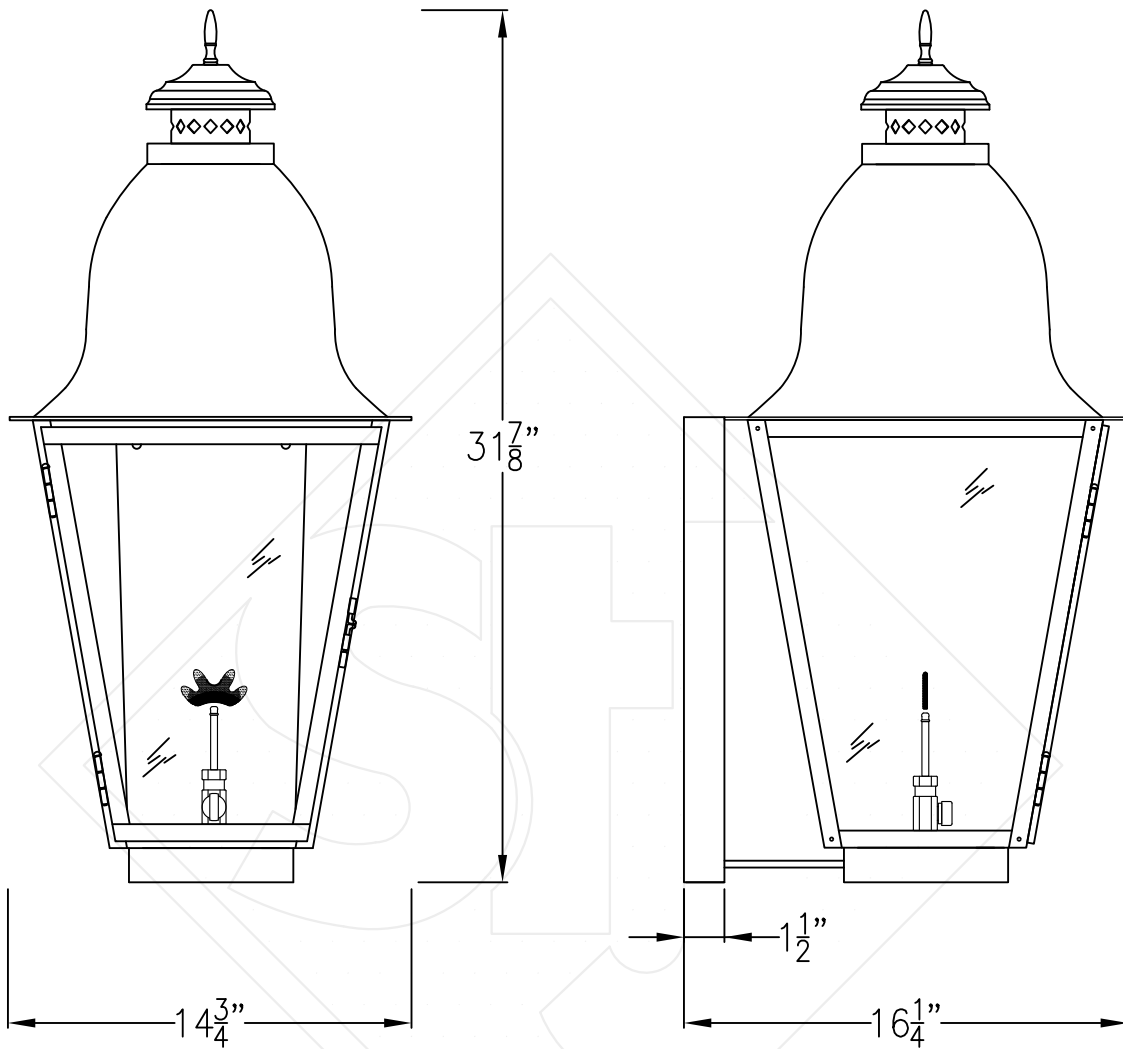

# QUEBEC LARGE COPPER WALL BRACKET

Front View

Side View

Backplate

Lights are hand crafted  
Dimensions may vary by 1/4"