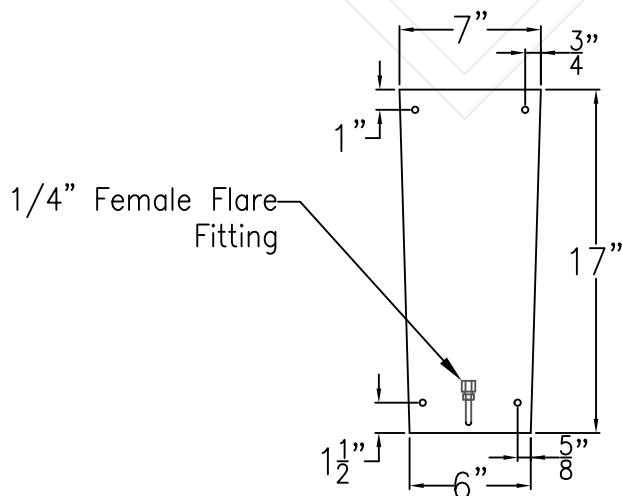

# QUEBEC LARGE COPPER WALL BRACKET

Front View

Side View

Backplate

Lights are hand crafted  
Dimensions may vary by 1/4"