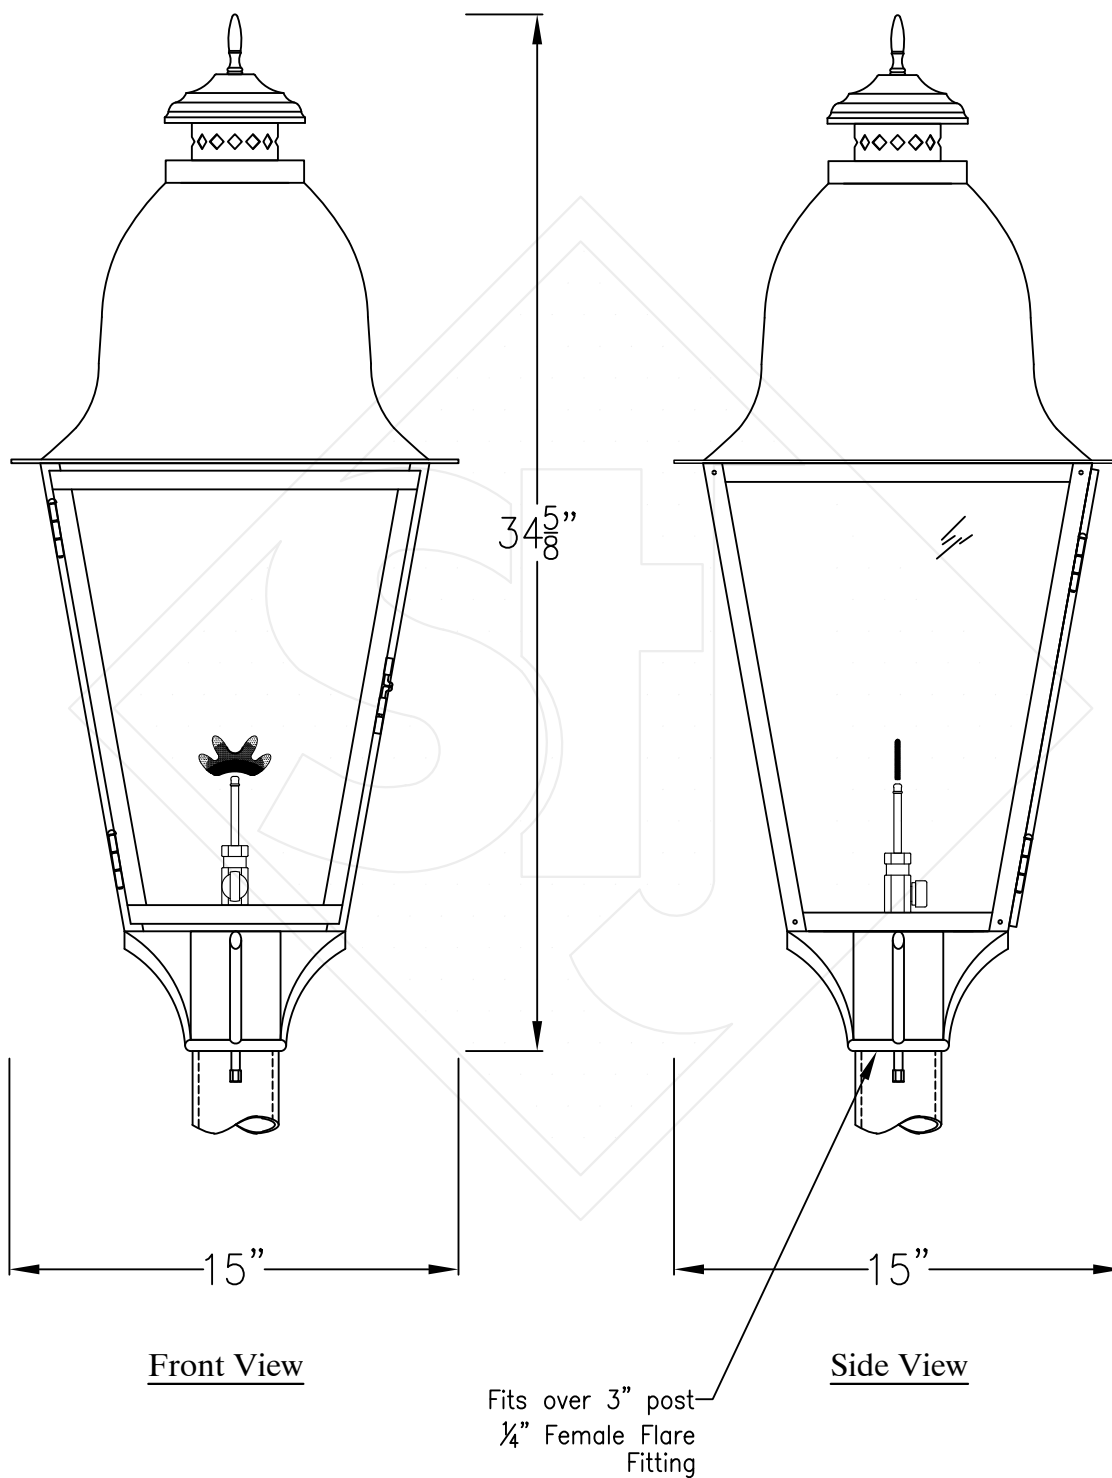

# QUEBEC LARGE COPPER POST MOUNT

Lights are hand crafted  
Dimensions may vary by 1/4"