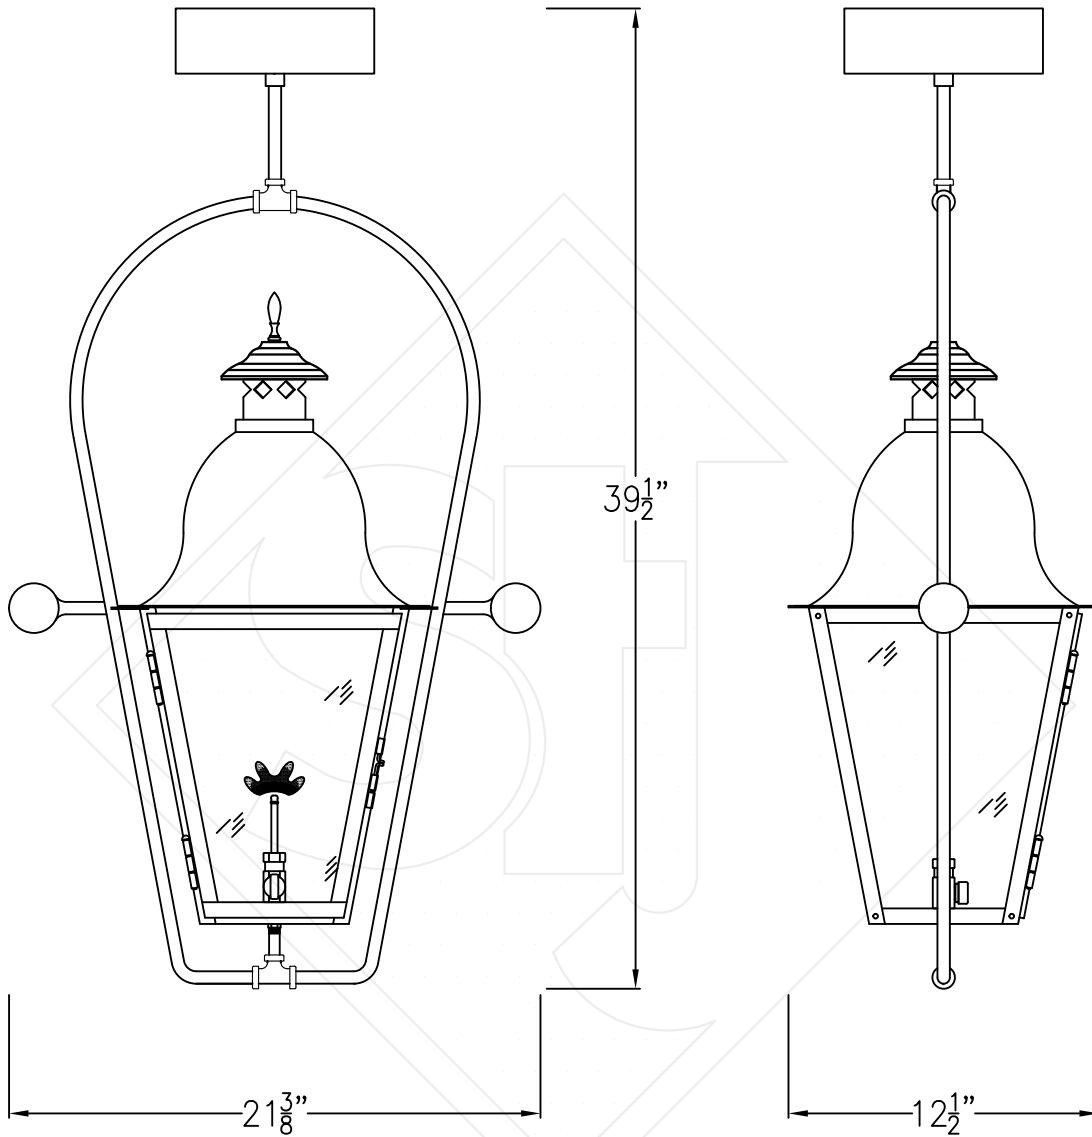

QUEBEC MEDIUM FULL YOKE

Shortest Height 36 $\frac{5}{8}$ "

Front View

Side View

Ceiling Mount

Lights are hand crafted
Dimensions may vary by 1/4"