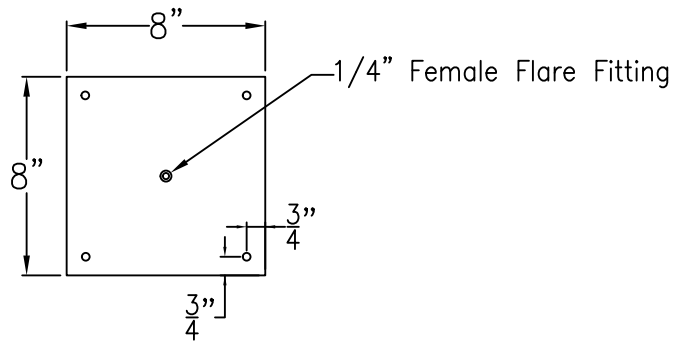

QUEBEC MEDIUM FULL YOKE

Shortest Height 36 $\frac{5}{8}$ "

Front View

Side View

Ceiling Mount

Lights are hand crafted
Dimensions may vary by 1/4"