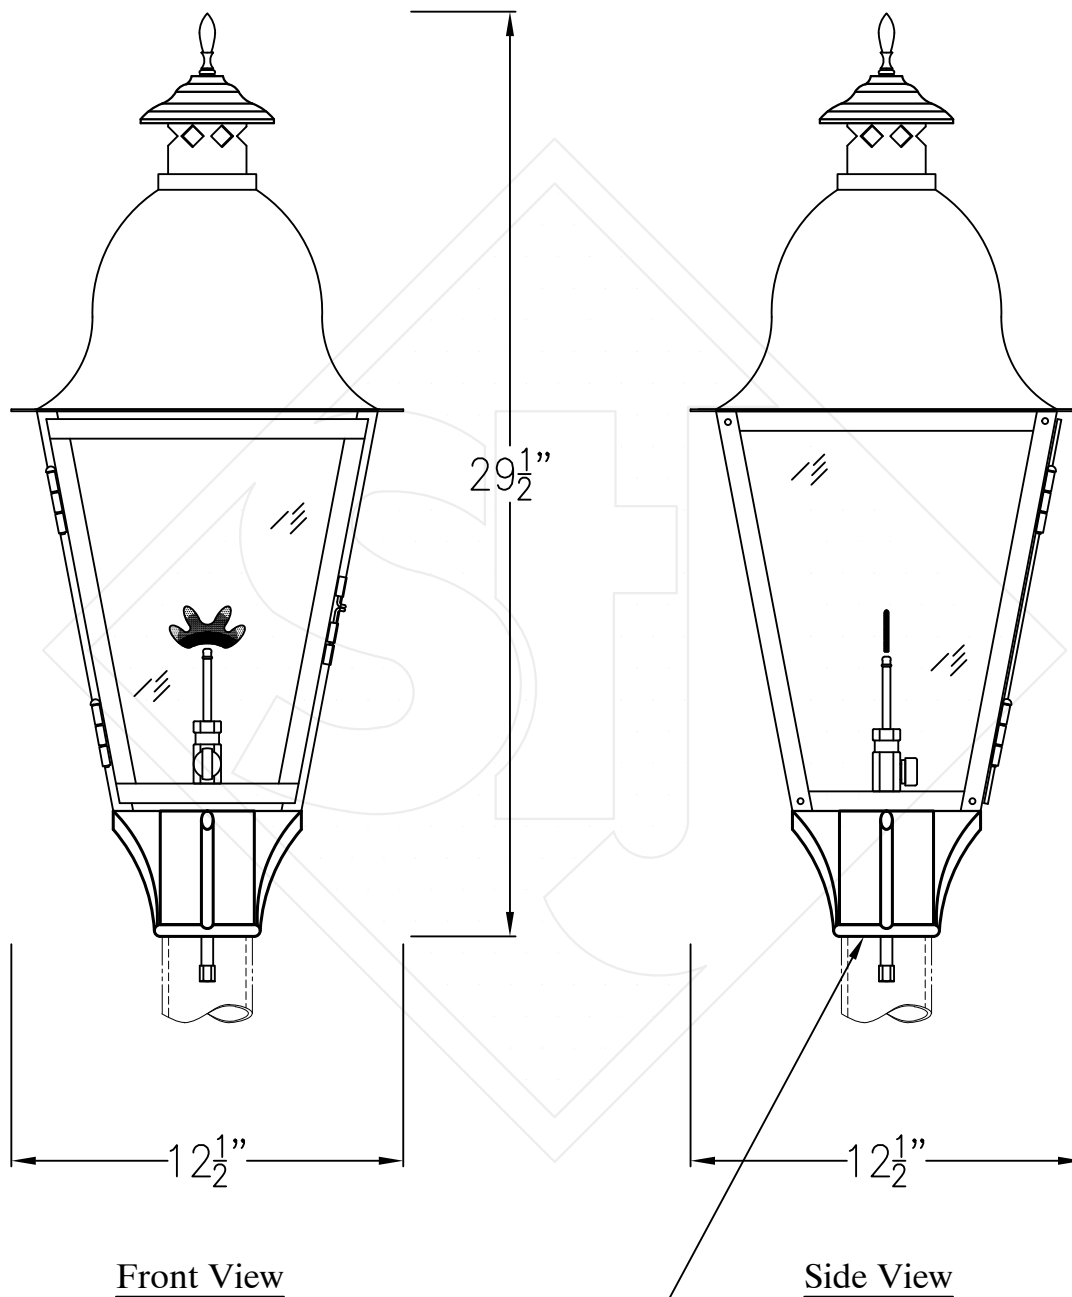

QUEBEC MEDIUM COPPER POST MOUNT

Front View

Side View

Fits over 3" post
 $\frac{1}{4}$ " Female Flare Fitting

Lights are hand crafted
Dimensions may vary by $\frac{1}{4}$ "