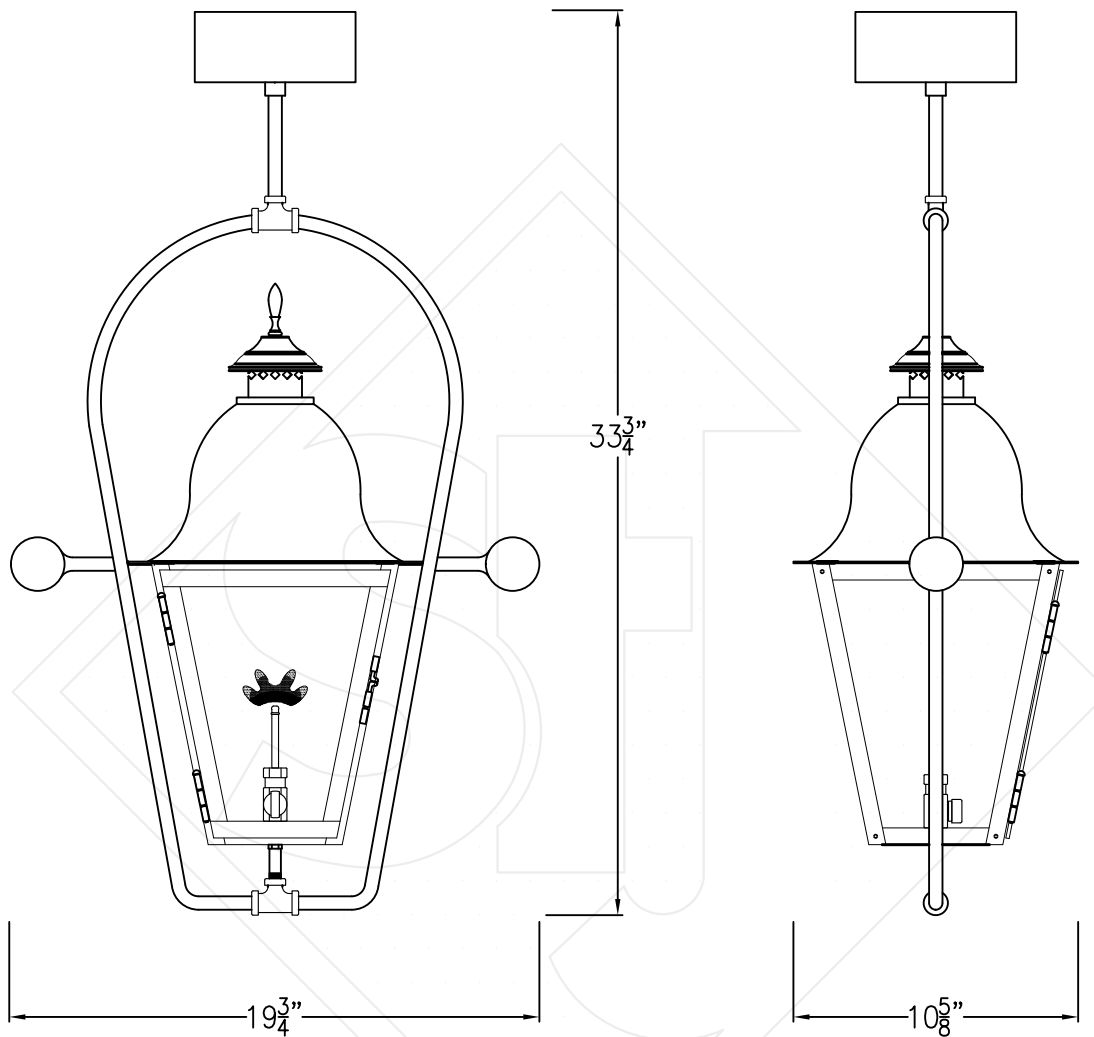

# QUEBEC SMALL YOKE

Shortest Height 32  $\frac{3}{8}$ "

Front View

Side View

Ceiling Mount

Lights are hand crafted  
Dimensions may vary by 1/4"