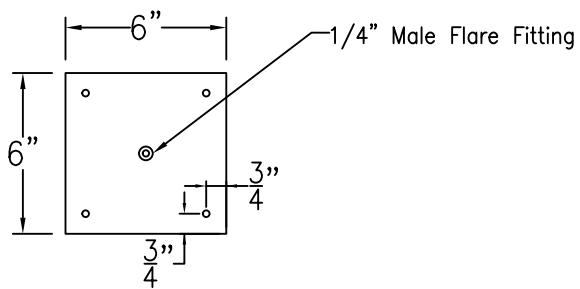

# QUEBEC SMALL YOKE

Shortest Height 32  $\frac{3}{8}$ "

Front View

Side View

Ceiling Mount

Lights are hand crafted  
Dimensions may vary by 1/4"