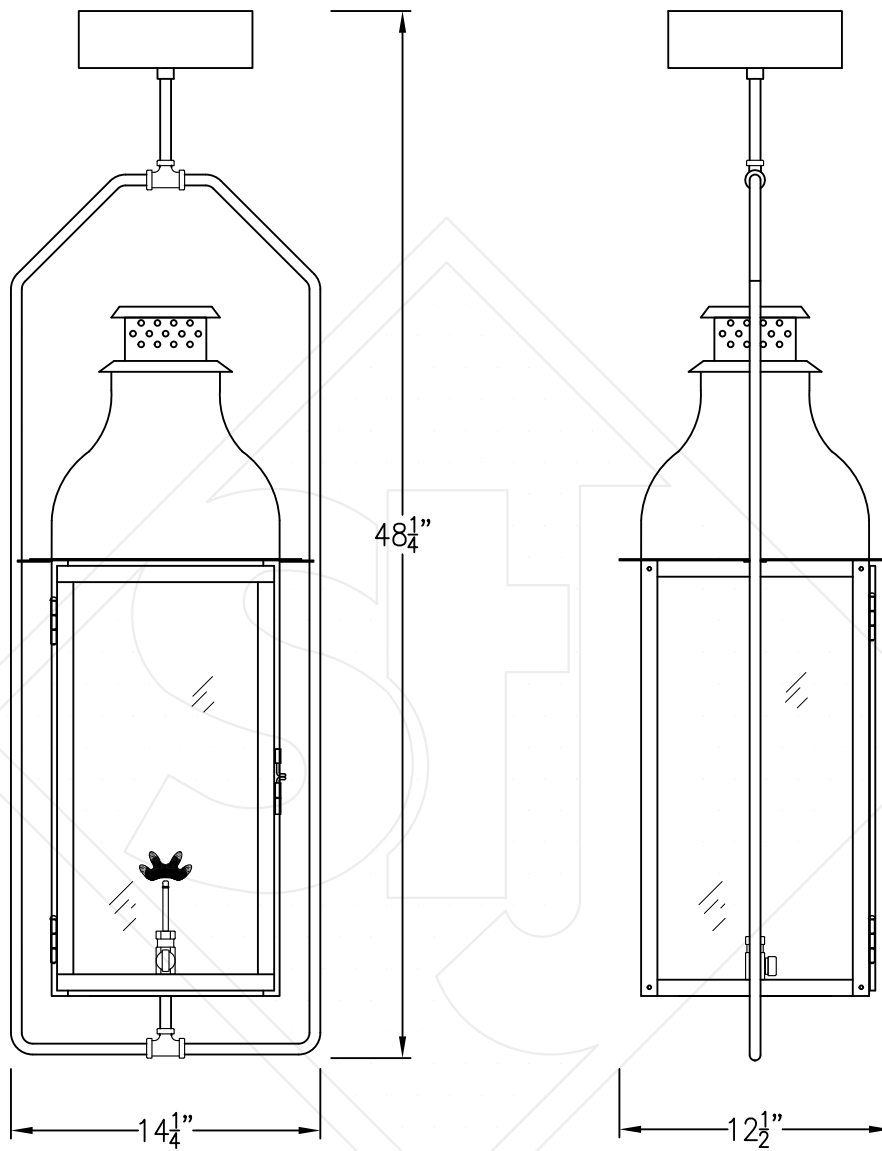

SARASOTA LARGE YOKE (CEILING) BRACKET

Shortest Height 46 $\frac{1}{8}$ "

Front View

Side View

Ceiling Mount

Lights are hand crafted
Dimensions may vary by 1/4"