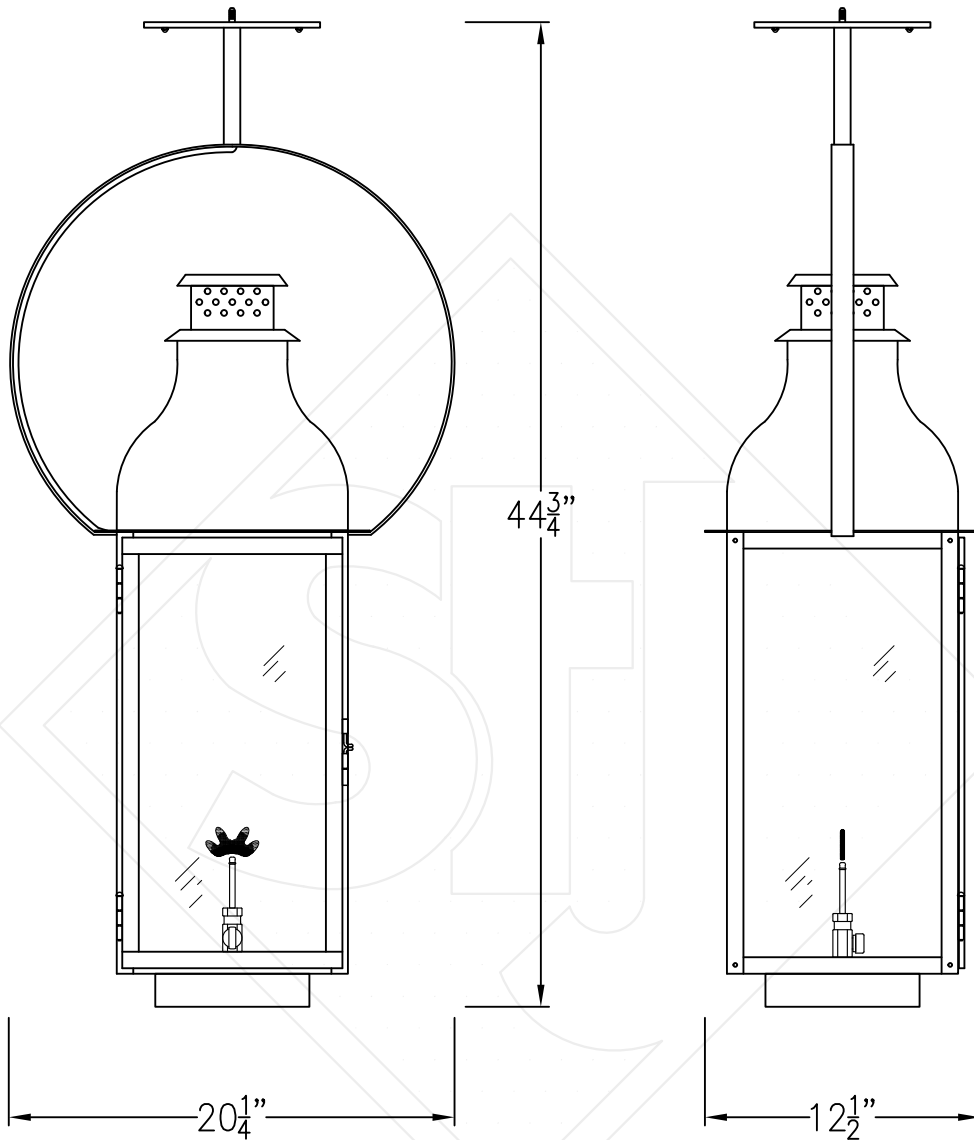

# SARASOTA LARGE HALF YOKE

Shortest Height 44  $\frac{3}{4}$ "

Front View

Side View

Ceiling Mount

Lights are hand crafted  
Dimensions may vary by 1/4"