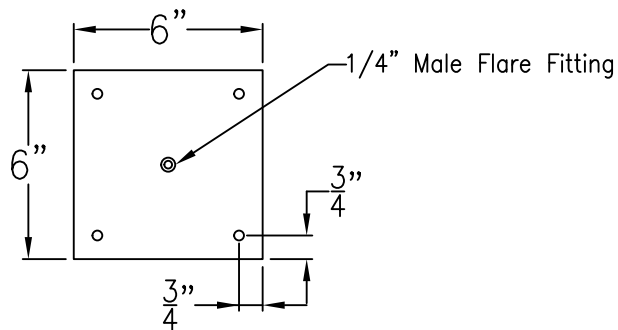

# SARASOTA LARGE HALF YOKE

Shortest Height 44  $\frac{3}{4}$ "

Front View

Side View

Ceiling Mount

Lights are hand crafted  
Dimensions may vary by 1/4"