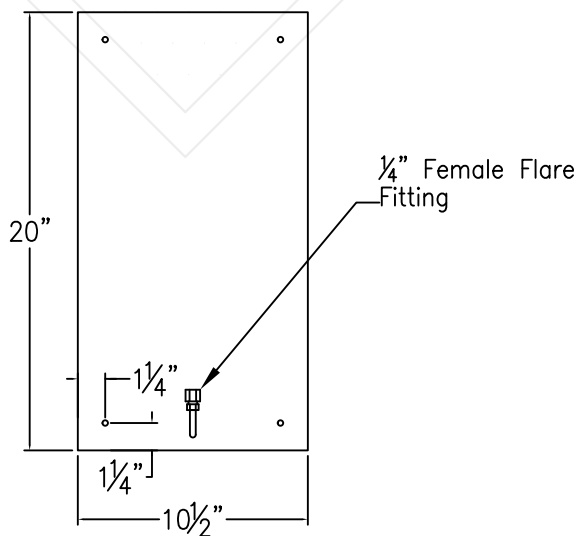

# SARASOTA LARGE COPPER WALL BRACKET

Front View

Side View

Backplate

Lights are hand crafted  
Dimensions may vary by  $\frac{1}{4}$ "