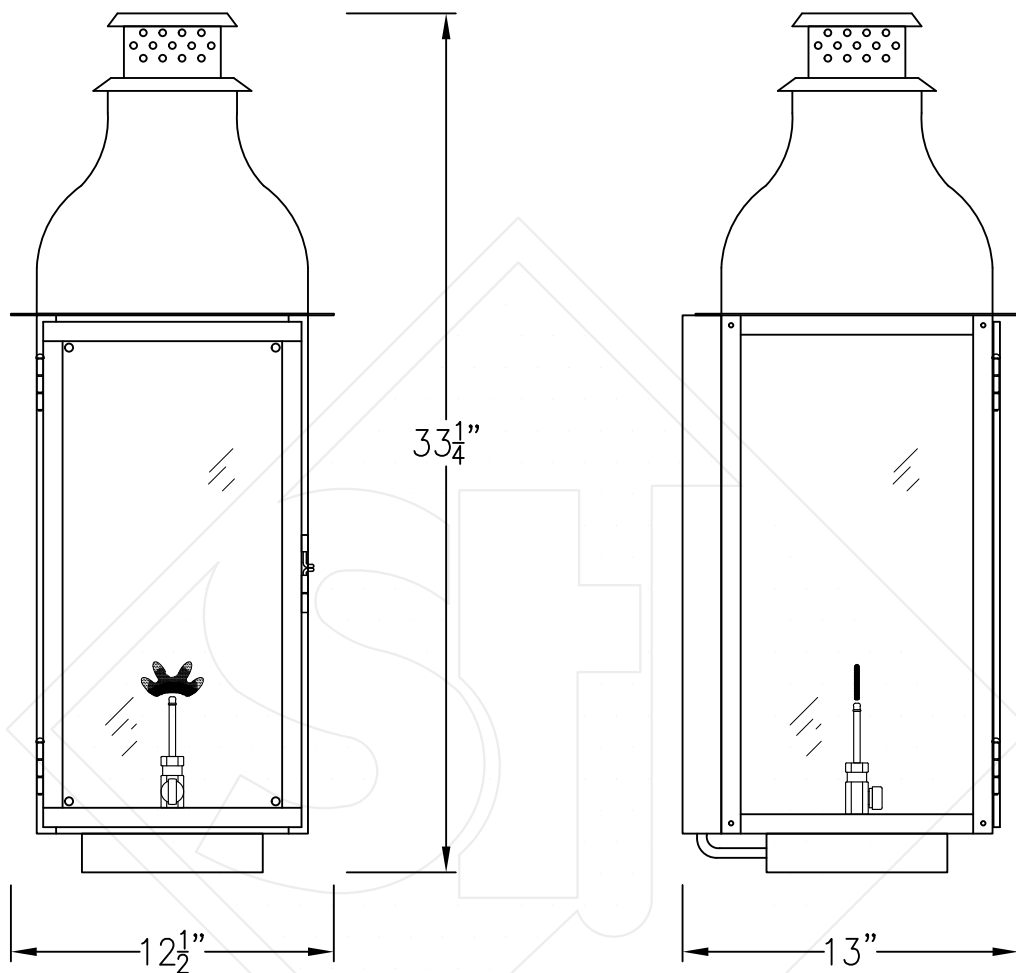

# SARASOTA LARGE COPPER WALL BRACKET

Front View

Side View

Backplate

Lights are hand crafted  
Dimensions may vary by  $\frac{1}{4}$ "