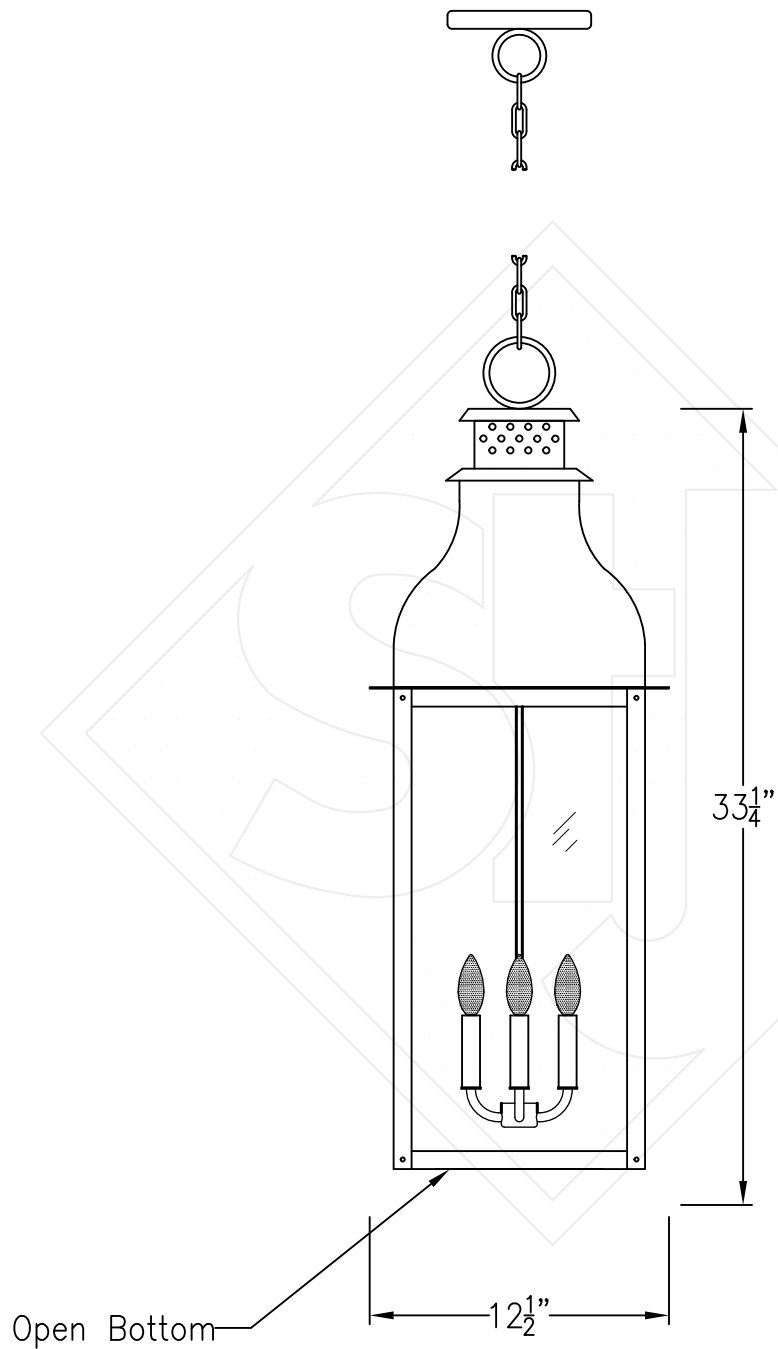

SARASOTA LARGE CHAIN HUNG PENDANT

Comes standard w/
6' of chain

Front View

Lights are hand crafted
Dimensions may vary by 1/4"