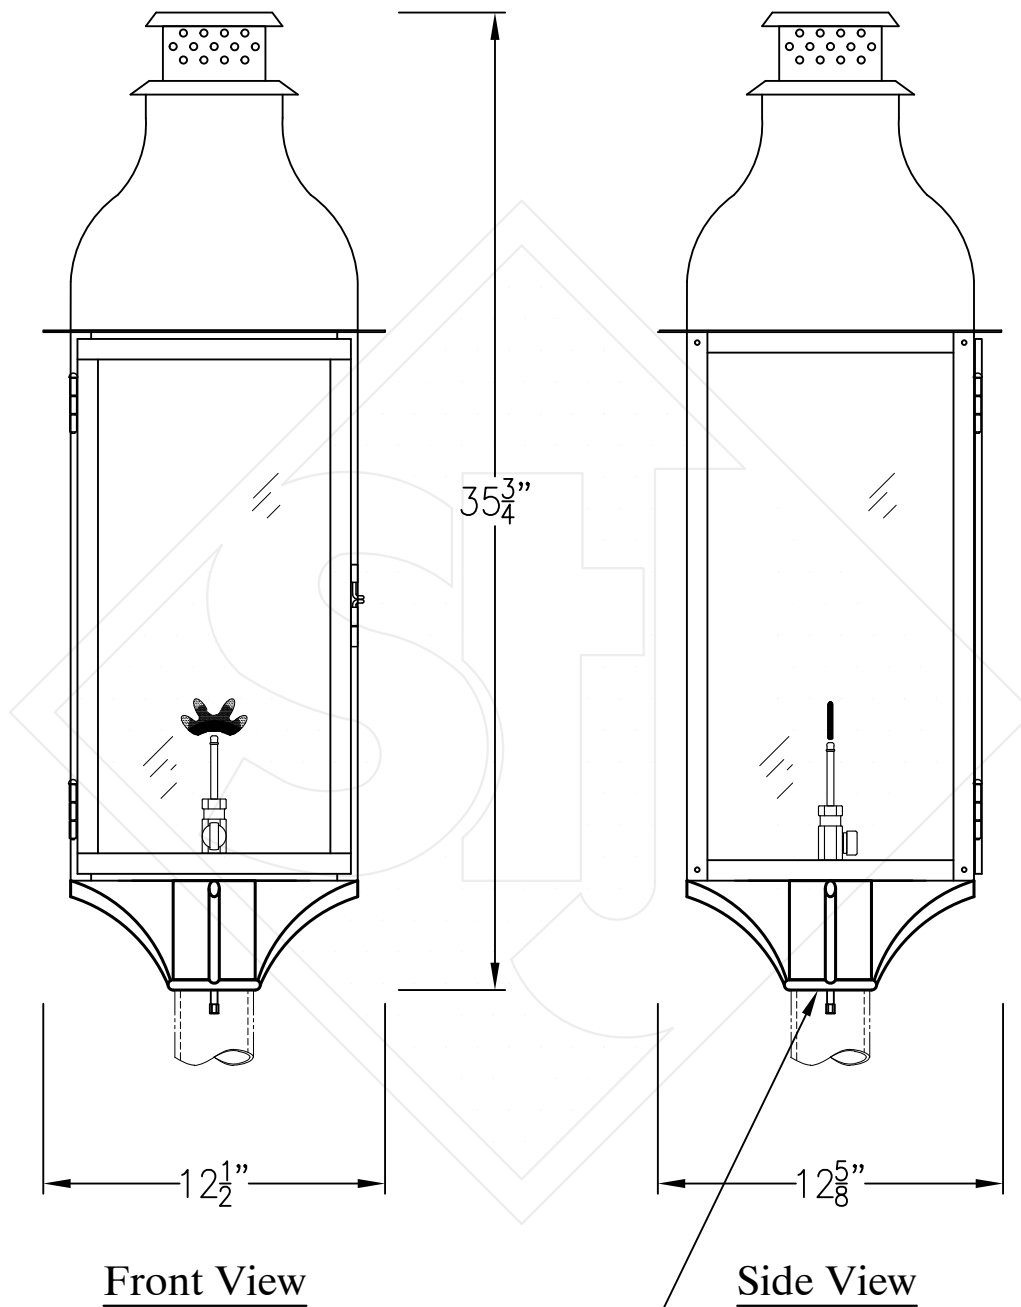

SARASOTA LARGE COPPER POST MOUNT

Fits over 3" post
 $\frac{1}{4}$ " Female Flare
Fitting

Lights are hand crafted
Dimensions may vary by $\frac{1}{4}$ "