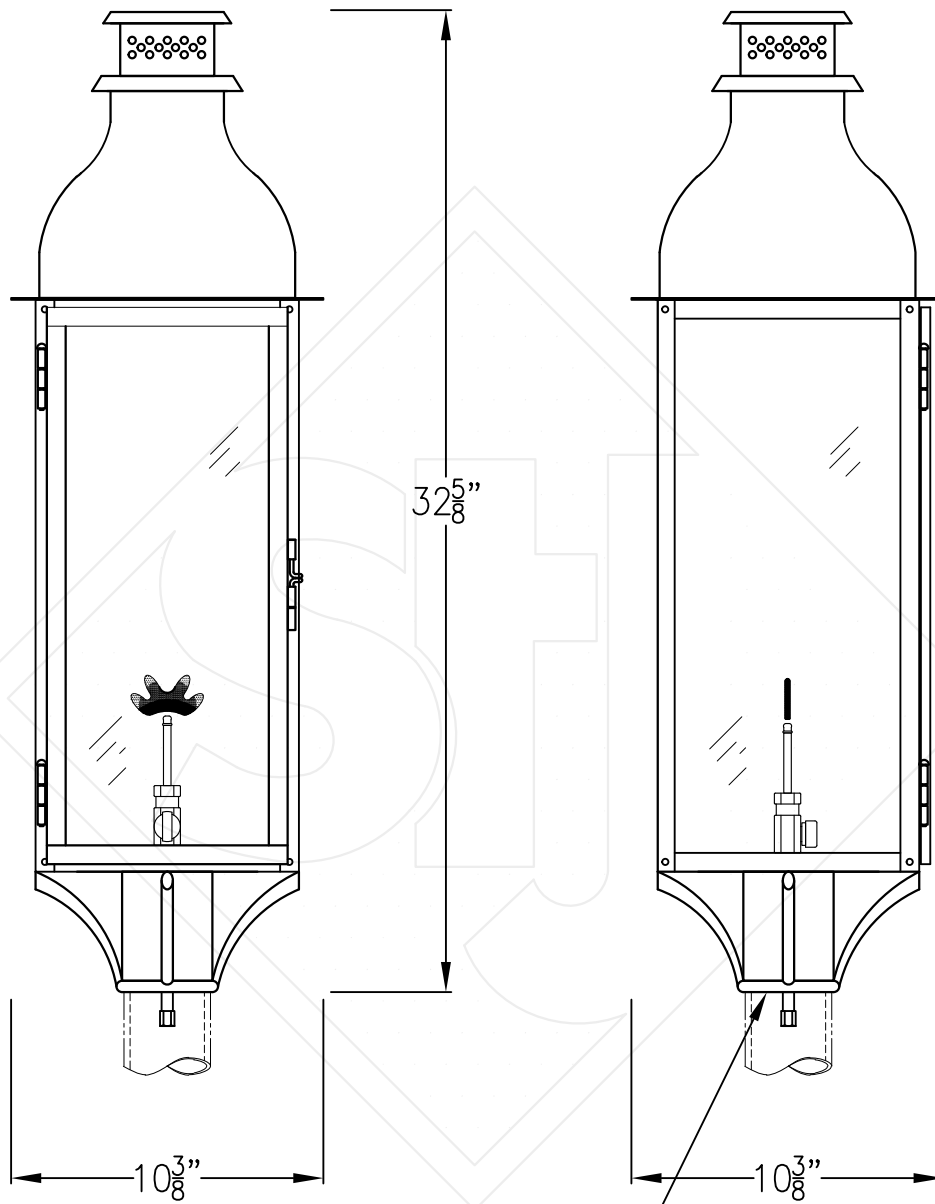

SARASOTA MEDIUM COPPER POST MOUNT

Front View

Side View

Fits over 3" post
 $\frac{1}{4}$ " Female Flare Fitting

Lights are hand crafted
Dimensions may vary by $\frac{1}{4}$ "