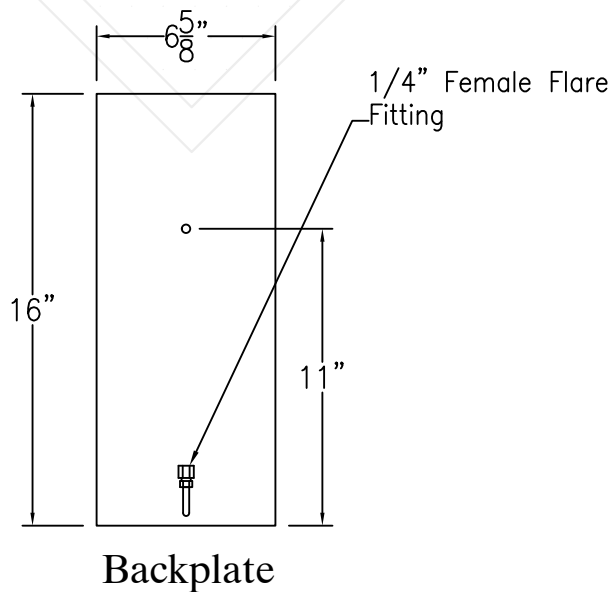

SARASOTA SMALL COPPER WALL BRACKET

Lights are hand crafted
Dimensions may vary by 1/4"