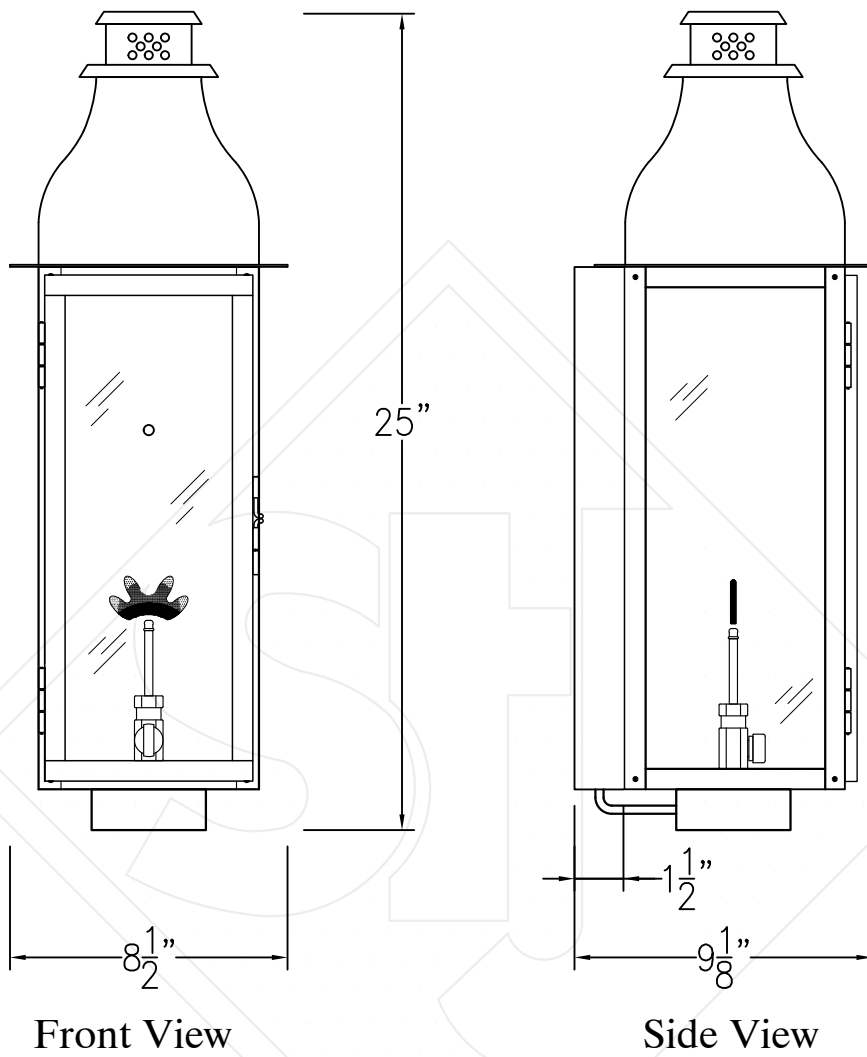

SARASOTA SMALL COPPER WALL BRACKET

Lights are hand crafted
Dimensions may vary by 1/4"