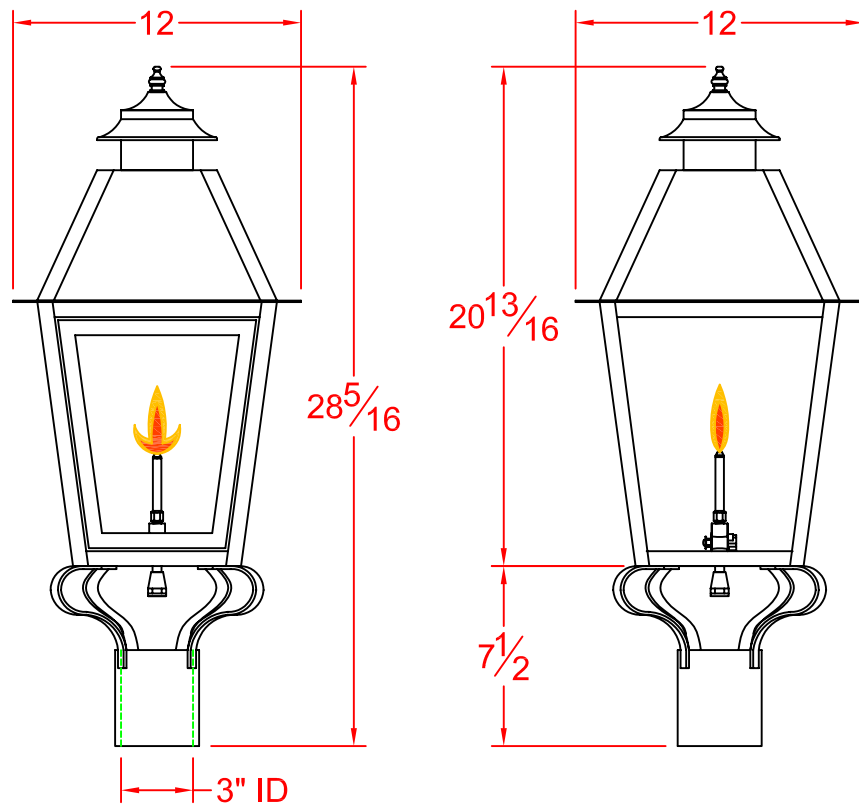

# ATLAS I

ON AS1P BRACKET

LEGENDARY LIGHTING		
DWG. TITLE:		ATLAS I
Drawn By:	PJS	DWG NO. ALL LIGHTS - POST
Date	SCALE	CUST. NAME:
00-00-00	1 1/2"=1'-0"	LEGNDARY LIGHTING