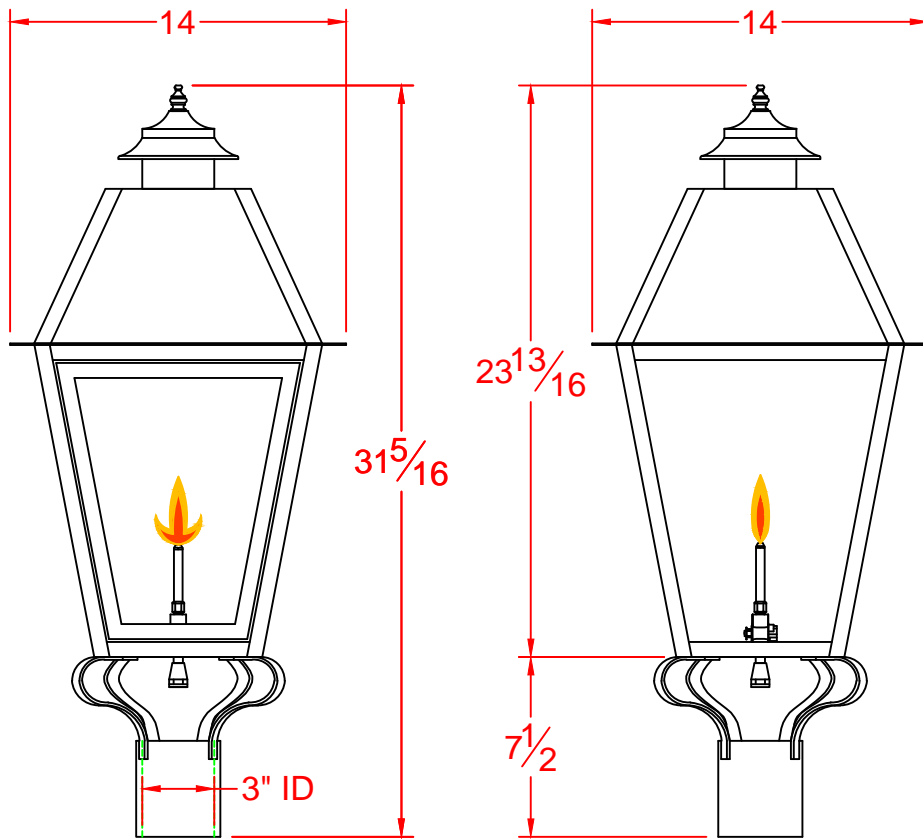

ATLAS II

ON AS1P BRACKET
NATURAL GAS

LEGENDARY LIGHTING		
DWG. TITLE:		ATLAS II
Drawn By:	PJS	DWG. NO. ALL LIGHTS - POST
Date:	SCALE	CUST. NAME:
00-00-00	1 1/2"=1'-0"	LEGNDARY LIGHTING