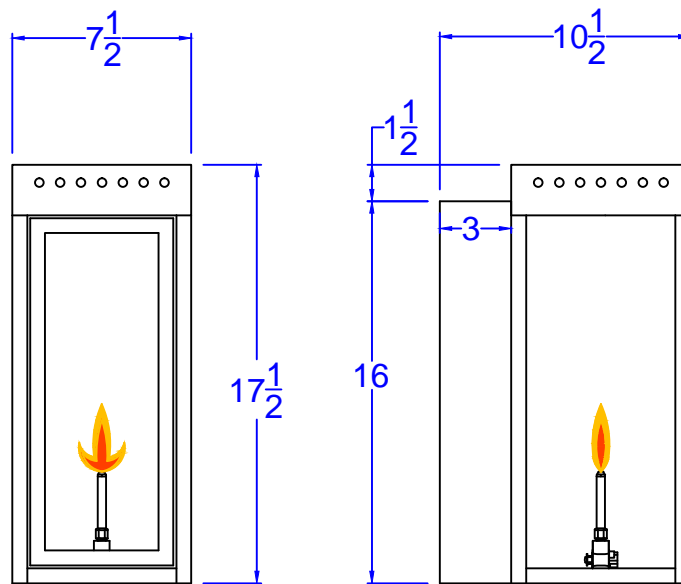

ORACLE STYLE COPPER LIGHT

'OC1' SIZE
NATURAL GAS
COPPER WALLBOX

LEGENDARY LIGHTING

DWG. TITLE:		ORACLE	
Drawn By:	RVM	DWG NO.:	Modern Vulcan-Oracle
Date:	3-17-15	SCALE:	1 1/2"=1'-0"
		CUST. NAME:	REFERENCE