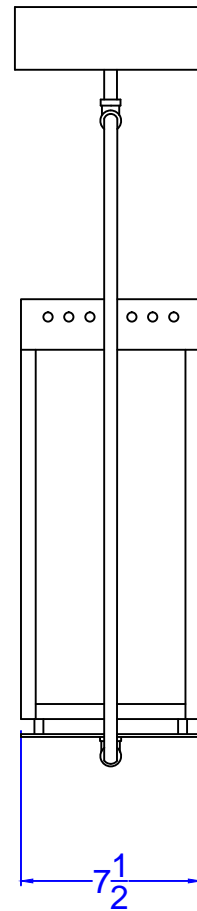

# ORACLE STYLE COPPER LIGHT

'OC1' SIZE  
NATURAL GAS  
IN OC1Y YOKE

## LEGENDARY LIGHTING

DWG. TITLE:		ORACLE	
Drawn By:		DWG. NO.	
RVM		Modern Vulcan-Oracle	
Date	SCALE	CUST. NAME:	
3-17-15	1 1/2"=1'-0"	REFERENCE	