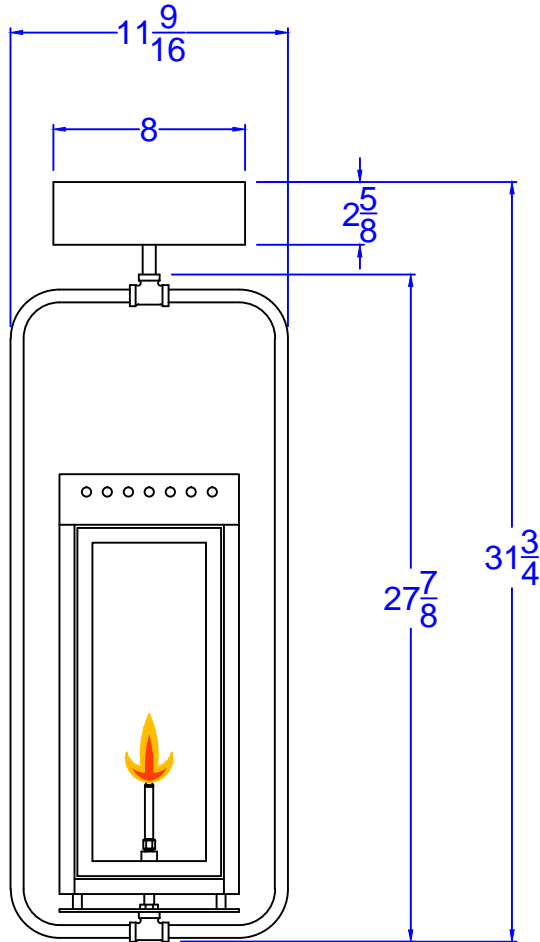

# ORACLE STYLE COPPER LIGHT

'OC1' SIZE  
NATURAL GAS  
IN OC1Y YOKE

## LEGENDARY LIGHTING

DWG. TITLE:		ORACLE	
Drawn By:		DWG. NO.	
RVM		Modern Vulcan-Oracle	
Date	SCALE	CUST. NAME:	
3-17-15	1 1/2"=1'-0"	REFERENCE	