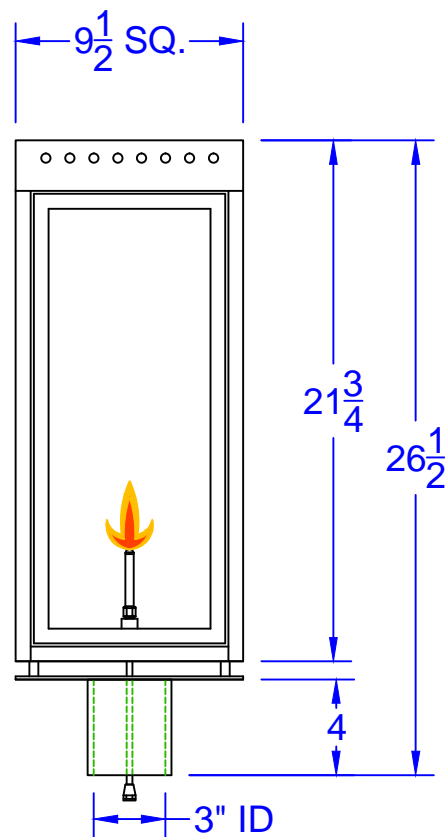

ORACLE STYLE COPPER LIGHT

'OC2' SIZE
NATURAL GAS
ON OC2 FLAT PLATE STEEL POST BRACKET

LEGENDARY LIGHTING

DWG. TITLE:		ORACLE	
Drawn By:		DWG. NO.:	
RVM		Modern Vulcan-Oracle	
Date:	SCALE:	CUST. NAME:	
3-17-15	1 1/2" = 1'-0"	REFERENCE	