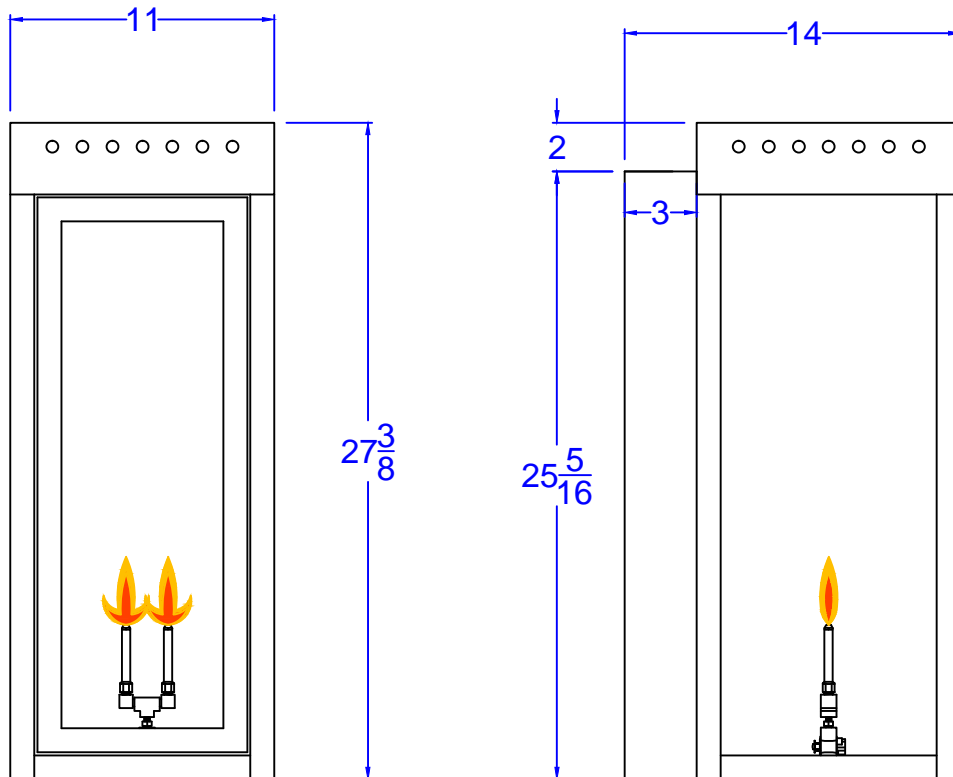

# ORACLE STYLE COPPER LIGHT

'VN3' SIZE / NATURAL GAS

MODERN FLAT ROOF

COPPER WALLBOX

NOT CSA CERTIFIED

LEGENDARY LIGHTING		
DWG. TITLE:		ORACLE
Drawn By:	RVM	DWG NO. Modern Vulcan-Oracle
Date	SCALE	CUST. NAME:
3-17-15	1 1/2"=1'-0"	REFERENCE