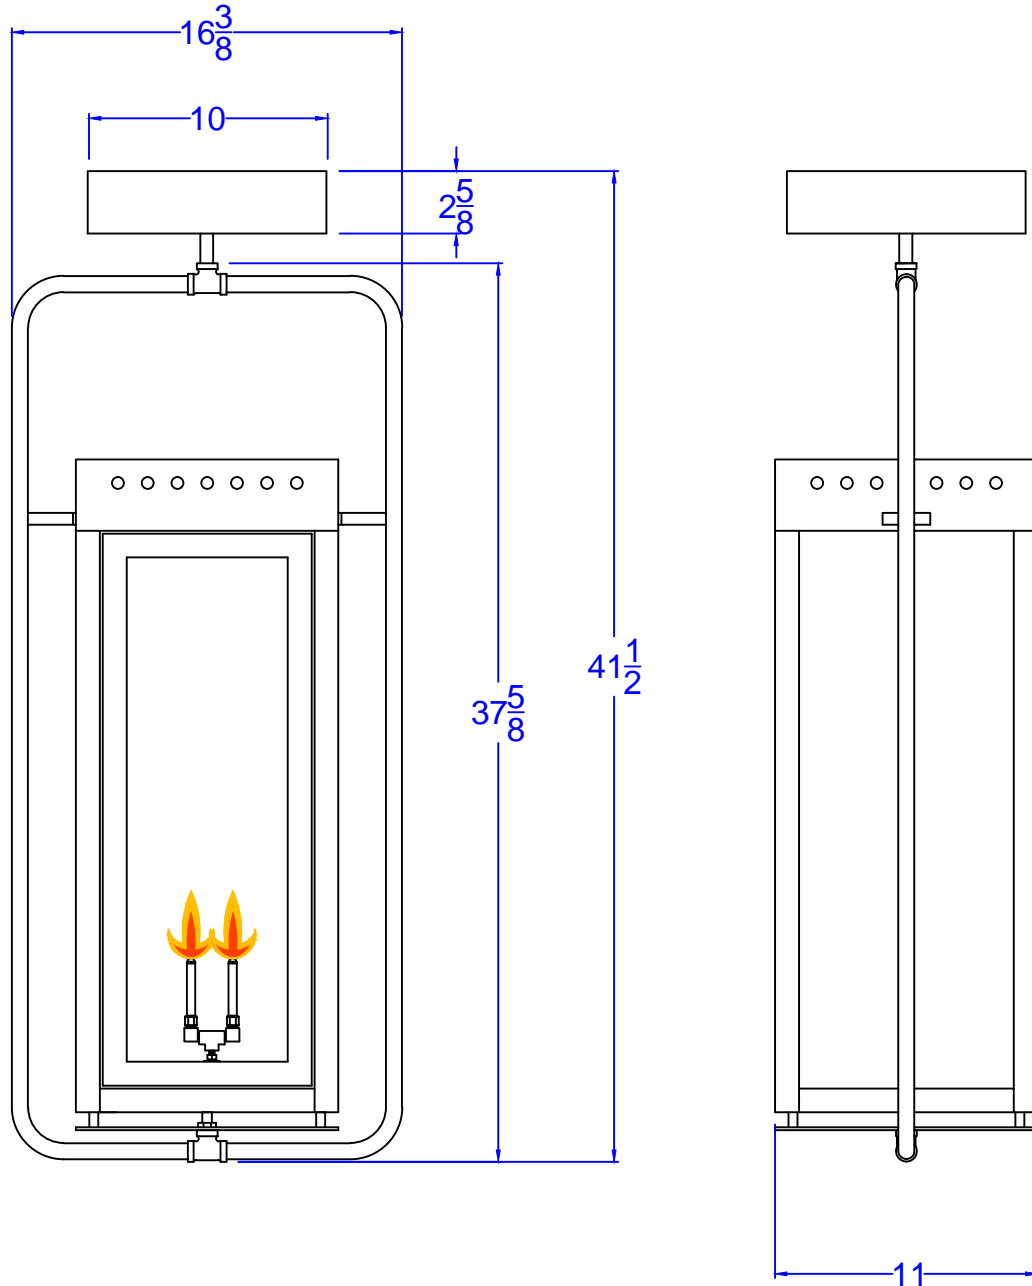

ORACLE STYLE COPPER LIGHT

'OC3' SIZE
NATURAL GAS
IN OC3Y YOKE

LEGENDARY LIGHTING

DWG. TITLE: ORACLE

Drawn By:

RVM

DWG. NO.:

Modern Vulcan-Oracle

Date:

SCALE:

CUST. NAME:

5-20-15

1 1/2"=1'-0"

REFERENCE