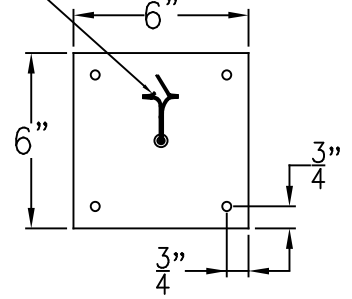

# SOMERSET LARGE CEILING HALF YOKE

Electric

Smooth(+) & Ribbed(-)  
to power source

Ceiling Mount

Front View

Side View

Gas

1/4" Female Flare  
Fitting

Ceiling Mount

Front View

Side View

Shortest Height 39 7/8"  
Lights are hand crafted  
Dimensions may vary by 1/4"

<b>Somerset Large Ceiling Half Yoke</b>	
<b>St. James LIGHTING</b>	
SCALE: N.T.S.	DRAFT: B. Vial
FILE: SOMM	APP'D: J. Ragan
JOB: X	DATE: 06/15/18