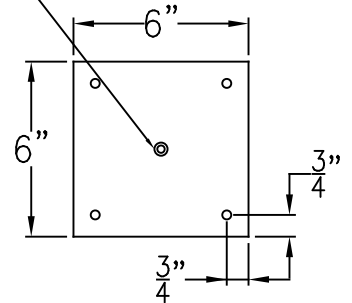

# SOMERSET LARGE CEILING HALF YOKE

Electric

Smooth(+) & Ribbed(-)  
to power source

Ceiling Mount

Front View

Side View

Gas

1/4" Female Flare  
Fitting

Ceiling Mount

Front View

Side View

Shortest Height 39 7/8"  
Lights are hand crafted  
Dimensions may vary by 1/4"

<b>Somerset Large Ceiling Half Yoke</b>	
<b>St. James LIGHTING</b>	
SCALE: N.T.S.	DRAFT: B. Vial
FILE: SOMM	APP'D: J. Ragan
JOB: X	DATE: 06/15/18