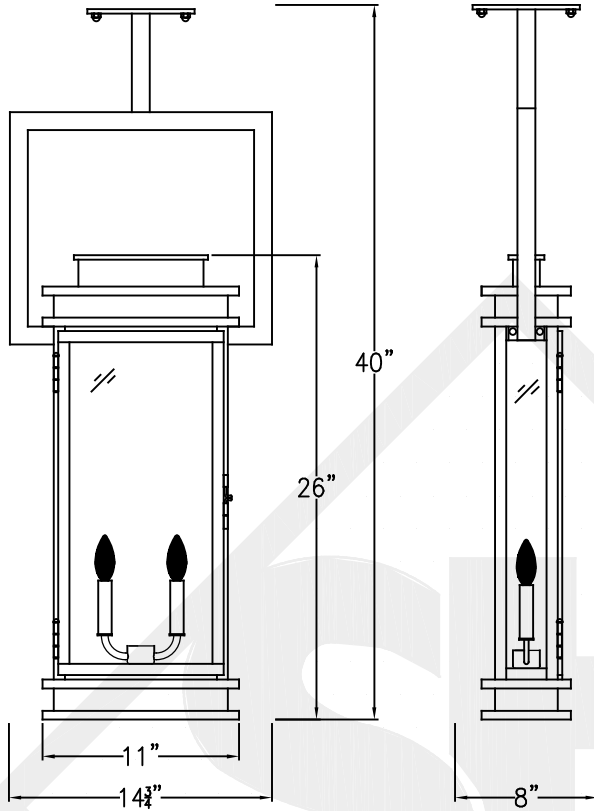

# SOMERSET LARGE CEILING HALF YOKE

Electric

Smooth(+) & Ribbed(-)  
to power source

Ceiling Mount

Front View

Side View

Gas

1/4" Female Flare  
Fitting

Ceiling Mount

Front View

Side View

Shortest Height 39 7/8"  
Lights are hand crafted  
Dimensions may vary by 1/4"

<b>Somerset Large Ceiling Half Yoke</b>	
<b>St. James LIGHTING</b>	
SCALE: N.T.S.	DRAFT: B. Vial
FILE: SOMM	APP'D: J. Ragan
JOB: X	DATE: 06/15/18