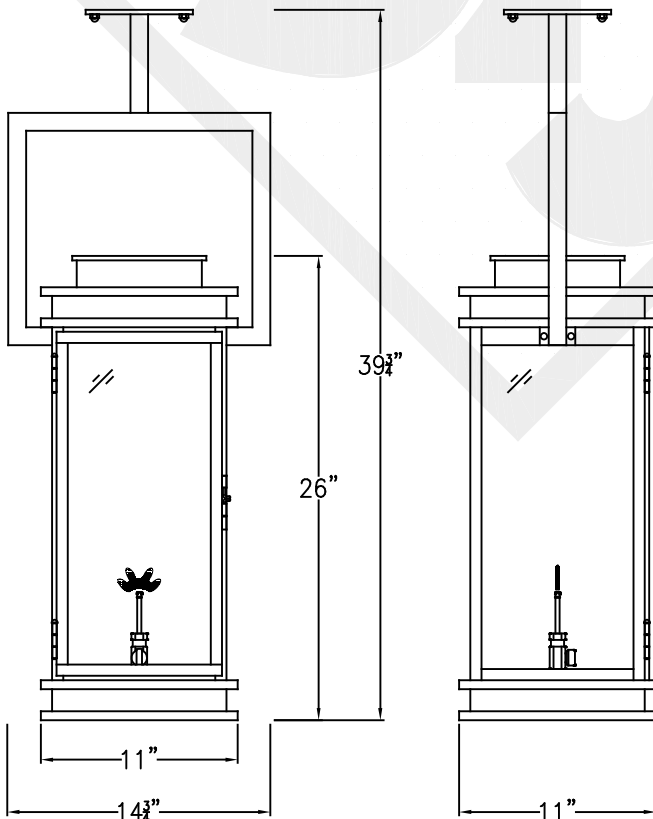

# SOMERSET LARGE CEILING HALF YOKE

Electric

Smooth(+) & Ribbed(-)  
to power source

Ceiling Mount

Front View

Side View

Gas

1/4" Female Flare  
Fitting

Ceiling Mount

Front View

Side View

Shortest Height 39 7/8"  
Lights are hand crafted  
Dimensions may vary by 1/4"

<b>Somerset Large Ceiling Half Yoke</b>	
<b>St. James LIGHTING</b>	
SCALE: N.T.S.	DRAFT: B. Vial
FILE: SOMM	APP'D: J. Ragan
JOB: X	DATE: 06/15/18