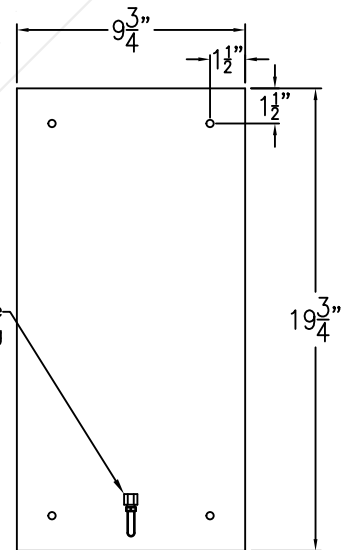

SOMERSET LARGE COPPER WALL BRACKET

Electric

Front View

Side View

Black & White
to power source

Back Plate

Gas

Front View

Side View

1/4" Female Flare
Fitting

Back Plate

Lights are hand crafted
Dimensions may vary by 1/4"