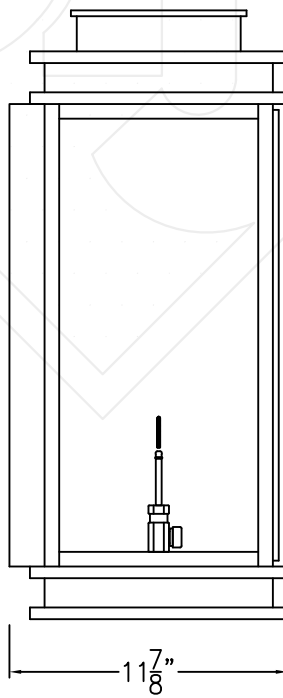

SOMERSET LARGE COPPER WALL BRACKET

Electric

Front View

Side View

Black & White
to power source

Back Plate

Gas

Front View

Side View

1/4" Female Flare
Fitting

Back Plate

Lights are hand crafted
Dimensions may vary by 1/4"