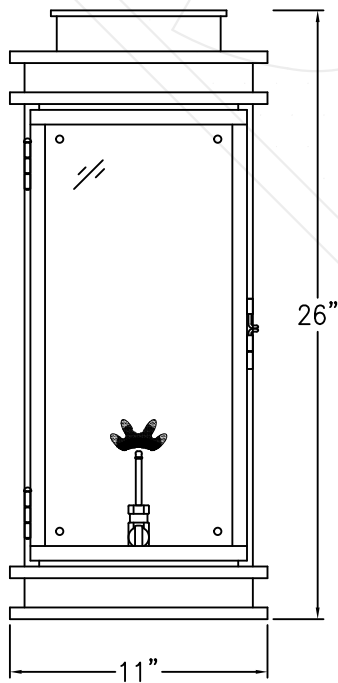

SOMERSET LARGE COPPER WALL BRACKET

Electric

Front View

Side View

Black & White
to power source

Back Plate

Gas

Front View

Side View

1/4" Female Flare
Fitting

Back Plate

Lights are hand crafted
Dimensions may vary by 1/4"