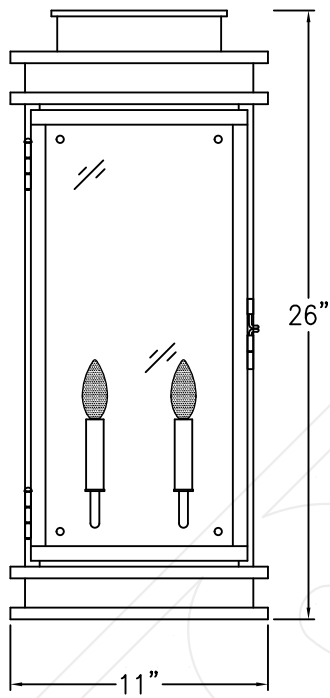

SOMERSET LARGE COPPER WALL BRACKET

Electric

Front View

Side View

Black & White
to power source

Back Plate

Gas

Front View

Side View

1/4" Female Flare
Fitting

Back Plate

Lights are hand crafted
Dimensions may vary by 1/4"