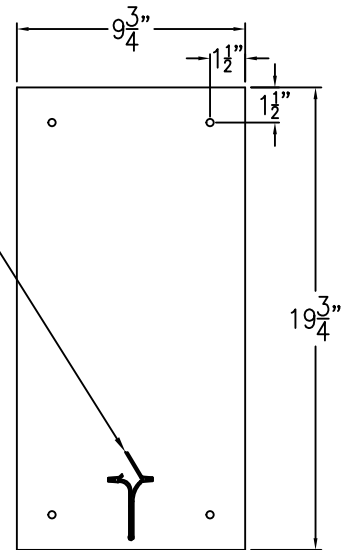

SOMERSET LARGE COPPER WALL BRACKET

Electric

Front View

Side View

Black & White
to power source

Back Plate

Gas

Front View

Side View

1/4" Female Flare
Fitting

Back Plate

Lights are hand crafted
Dimensions may vary by 1/4"