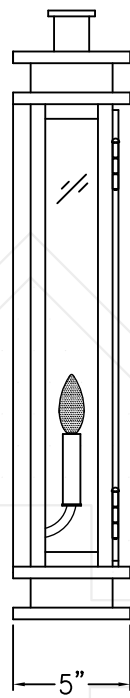

SOMERSET LARGE COPPER WALL BRACKET

Electric

Front View

Side View

Black & White
to power source

Back Plate

Gas

Front View

Side View

1/4" Female Flare
Fitting

Back Plate

Lights are hand crafted
Dimensions may vary by 1/4"