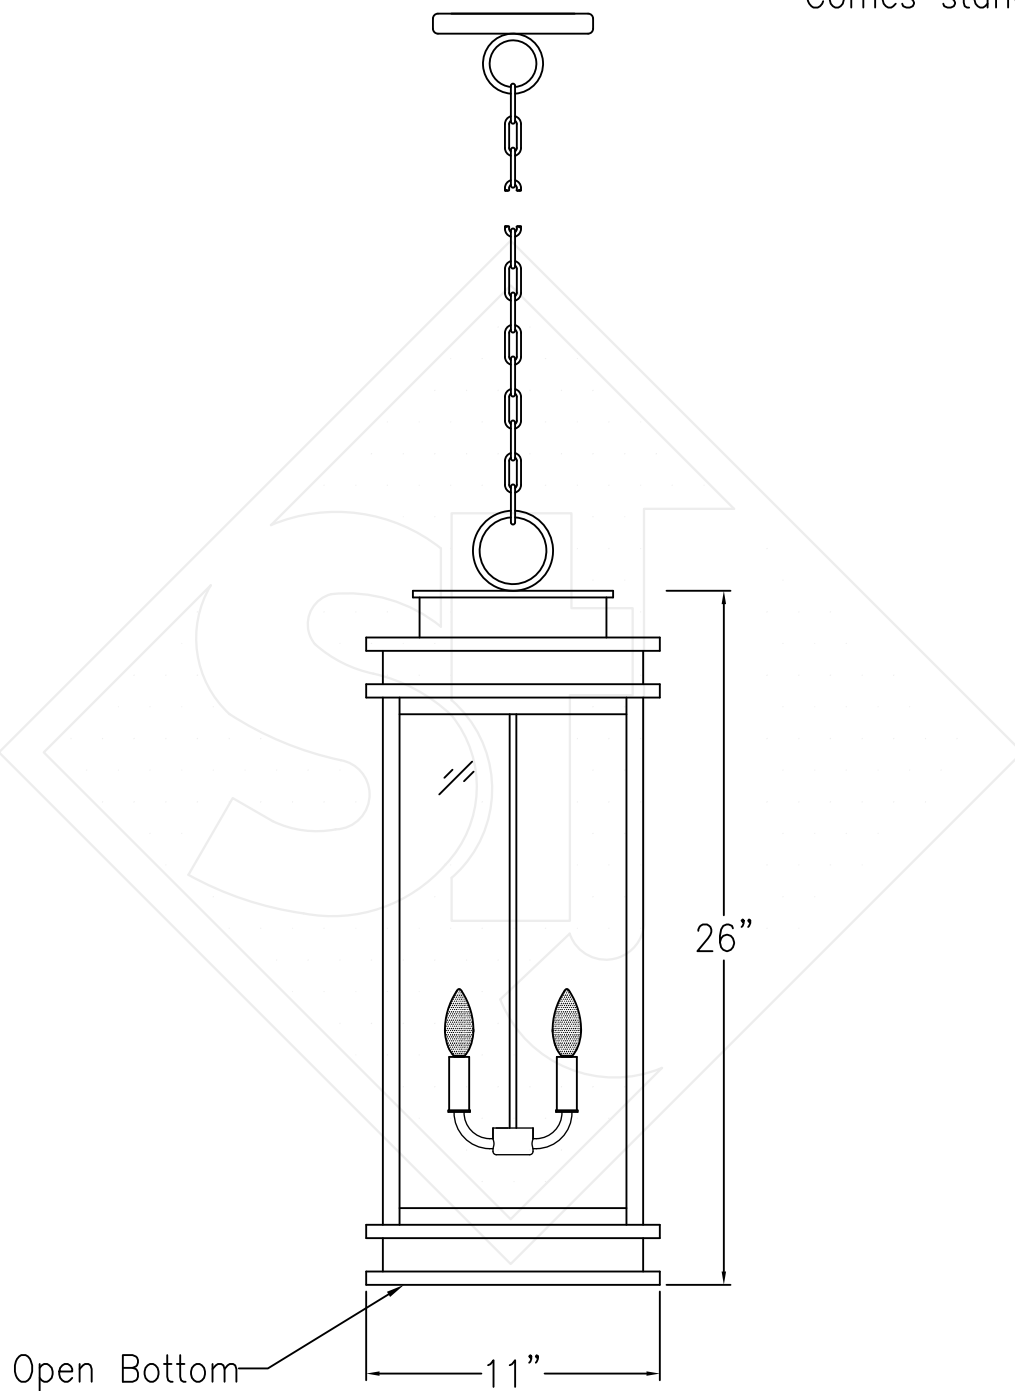

SOMERSET LARGE CHAIN HUNG PENDANT

Comes standard w/ 6'
of chain

Front View

Lights are hand crafted
Dimensions may vary by 1/4"