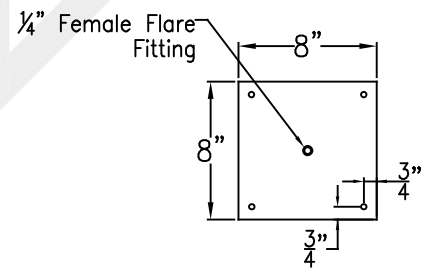

# SOMERSET MEDIUM CEILING FULL YOKE

Electric

Front View

Side View

Backplate

Gas

Front View

Side View

Backplate

Lights are hand crafted  
Dimensions may vary by 1/4"

Somerset Medium Ceiling Full Yoke	
<b>St. James LIGHTING</b>	
SCALE: N.T.S.	DRAFT: B. Vial
FILE: SOMM	APP'D: J. Ragan
JOB: X	DATE: 06/15/18