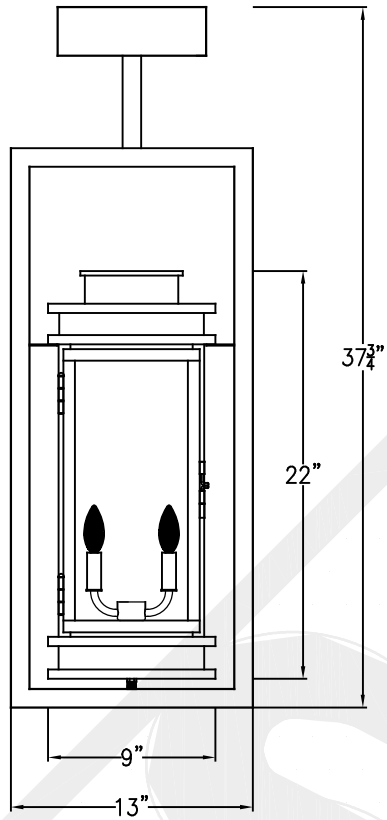

# SOMERSET MEDIUM CEILING FULL YOKE

Electric

Front View

Side View

Backplate

Gas

Front View

Side View

Backplate

Lights are hand crafted  
Dimensions may vary by 1/4"

Somerset Medium Ceiling Full Yoke	
<b>St. James LIGHTING</b>	
SCALE: N.T.S.	DRAFT: B. Vial
FILE: SOMM	APP'D: J. Ragan
JOB: X	DATE: 06/15/18