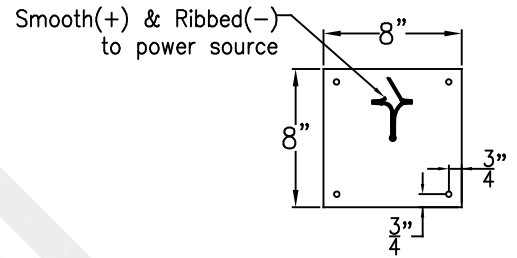

# SOMERSET MEDIUM CEILING FULL YOKE

Electric

Front View

Side View

Backplate

Gas

Front View

Side View

Backplate

Lights are hand crafted  
Dimensions may vary by 1/4"

Somerset Medium Ceiling Full Yoke	
<b>St. James LIGHTING</b>	
SCALE: N.T.S.	DRAFT: B. Vial
FILE: SOMM	APP'D: J. Ragan
JOB: X	DATE: 06/15/18