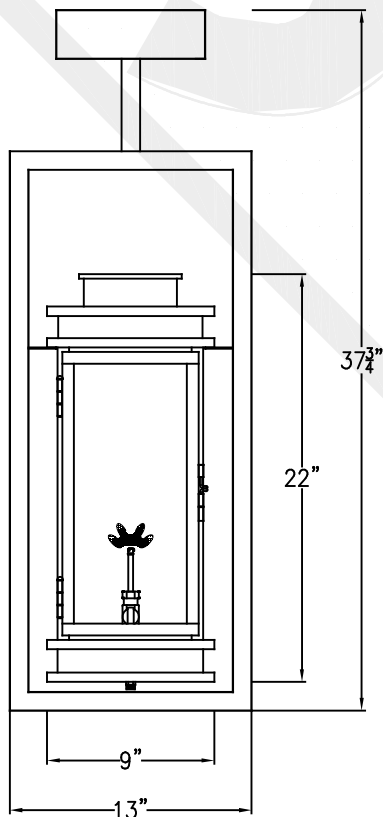

# SOMERSET MEDIUM CEILING FULL YOKE

Electric

Front View

Side View

Backplate

Gas

Front View

Side View

Backplate

Lights are hand crafted  
Dimensions may vary by 1/4"

Somerset Medium Ceiling Full Yoke	
<b>St. James LIGHTING</b>	
SCALE: N.T.S.	DRAFT: B. Vial
FILE: SOMM	APP'D: J. Ragan
JOB: X	DATE: 06/15/18