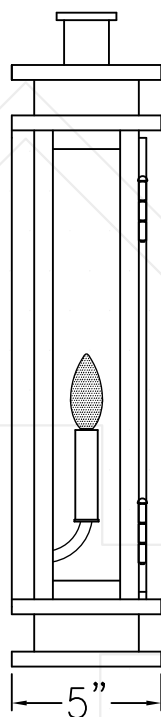

SOMERSET MEDIUM COPPER WALL MOUNT

Electric

Front View

Side View

Black & White
to power source

Backplate

Gas

Front View

Side View

1/4" Female Flare
Fitting

Backplate

Lights are hand crafted
Dimensions may vary by 1/4"