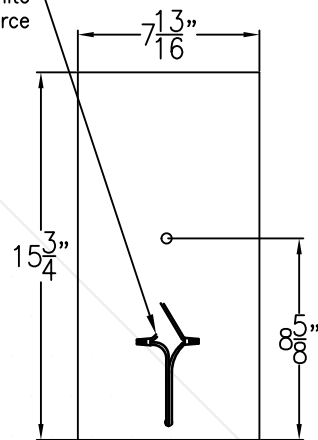

SOMERSET MEDIUM COPPER WALL MOUNT

Electric

Front View

Side View

Black & White
to power source

Backplate

Gas

Front View

Side View

1/4" Female Flare
Fitting

Backplate

Lights are hand crafted
Dimensions may vary by 1/4"