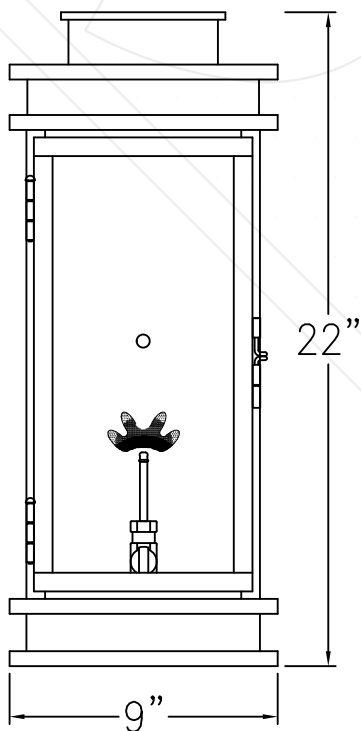

SOMERSET MEDIUM COPPER WALL MOUNT

Electric

Front View

Side View

Black & White
to power source

Backplate

Gas

Front View

Side View

1/4" Female Flare
Fitting

Backplate

Lights are hand crafted
Dimensions may vary by 1/4"