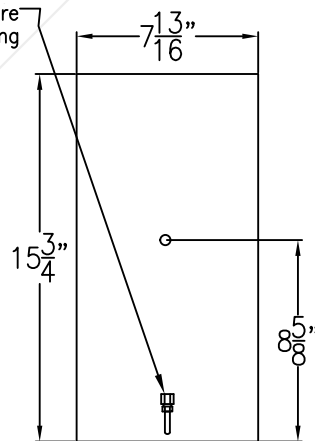

SOMERSET MEDIUM COPPER WALL MOUNT

Electric

Front View

Side View

Black & White
to power source

Backplate

Gas

Front View

Side View

1/4" Female Flare
Fitting

Backplate

Lights are hand crafted
Dimensions may vary by 1/4"