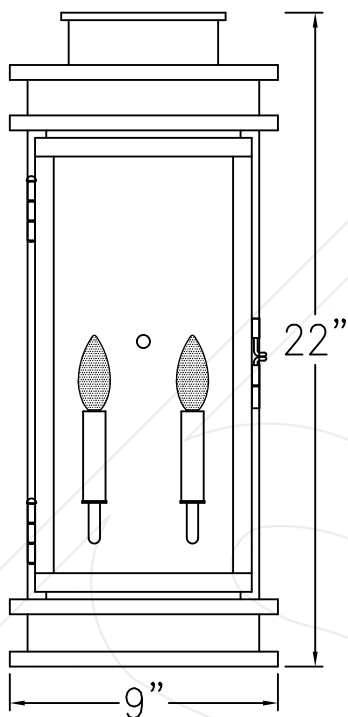

SOMERSET MEDIUM COPPER WALL MOUNT

Electric

Front View

Side View

Black & White
to power source

Backplate

Gas

Front View

Side View

1/4" Female Flare
Fitting

Backplate

Lights are hand crafted
Dimensions may vary by 1/4"