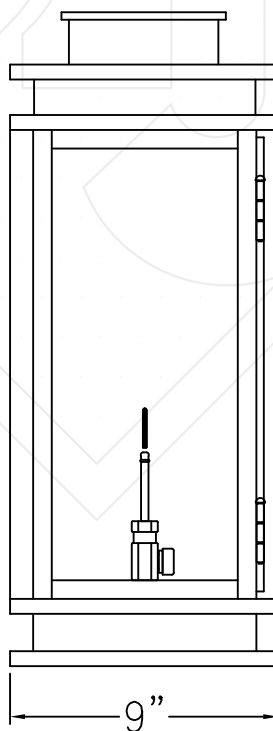

SOMERSET MEDIUM COPPER WALL MOUNT

Electric

Front View

Side View

Black & White
to power source

Backplate

Gas

Front View

Side View

1/4" Female Flare
Fitting

Backplate

Lights are hand crafted
Dimensions may vary by 1/4"