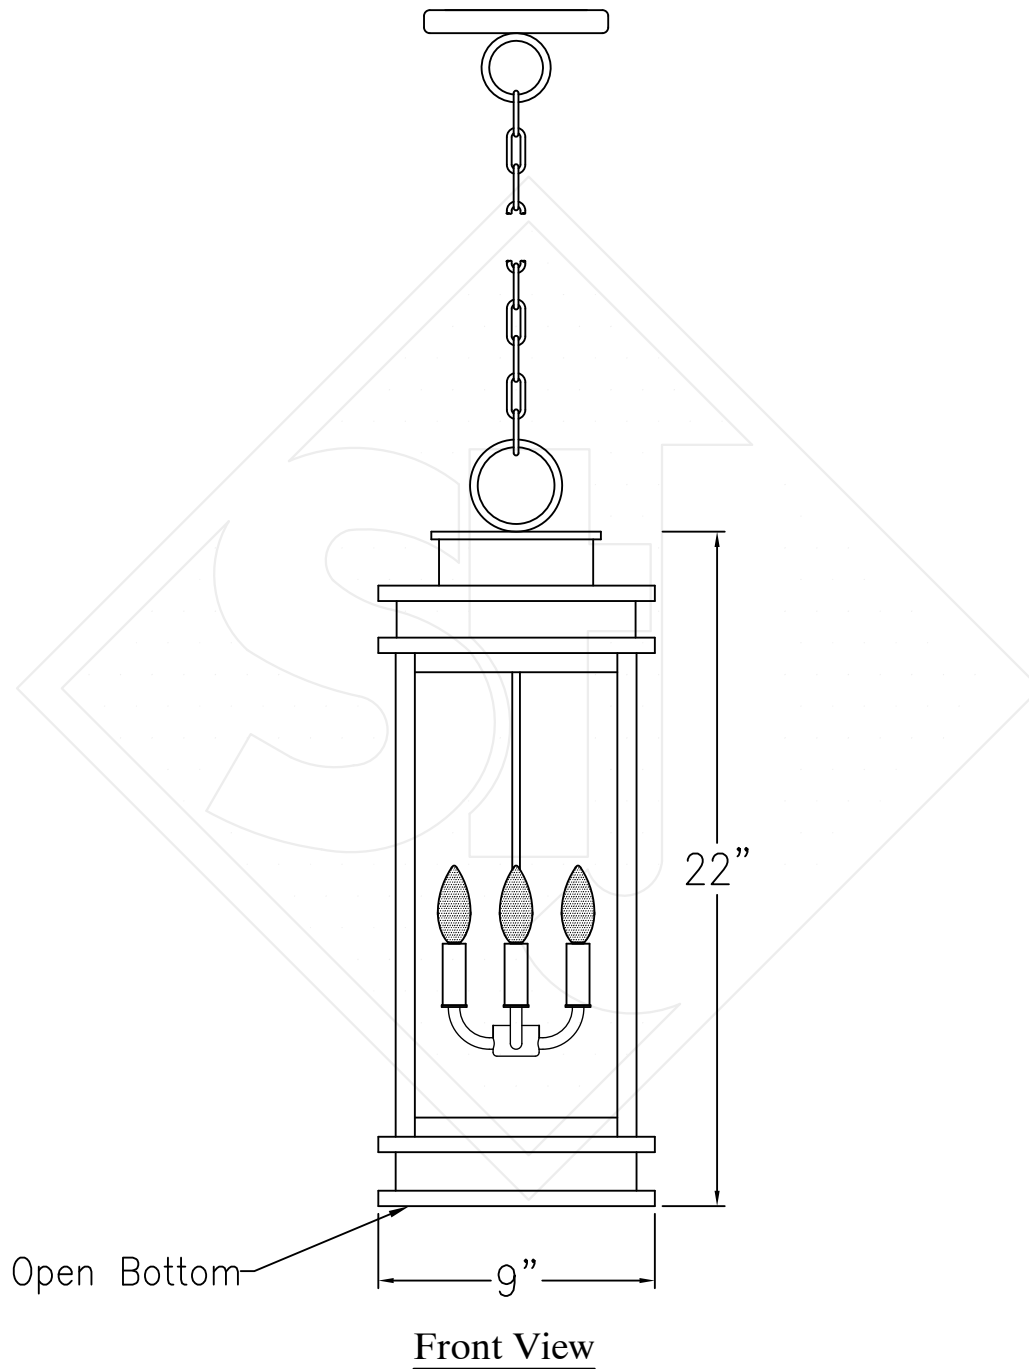

# SOMERSET MEDIUM CHAIN HUNG PENDANT

Comes standard w/ 6'  
of chain

Lights are hand crafted  
Dimensions may vary by 1/4"