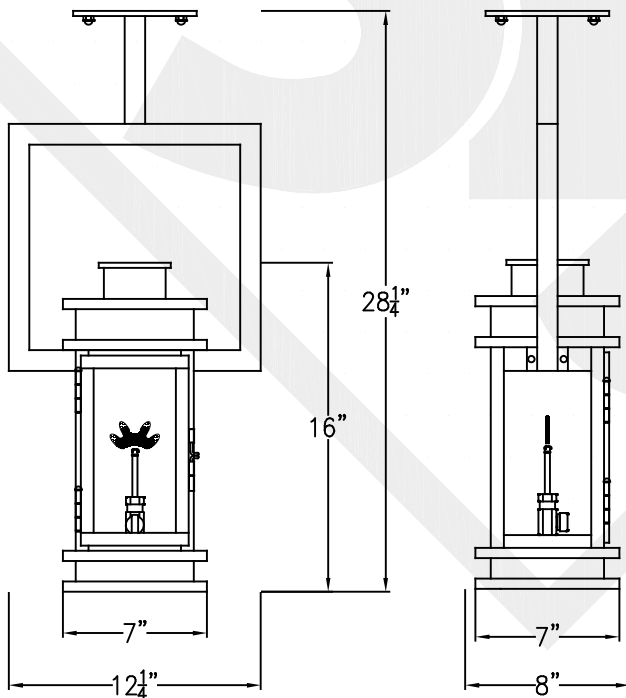

# SOMERSET SMALL CEILING HALF YOKE

Electric

Front View

Side View

Ceiling Mount

Gas

Front View

Side View

Ceiling Mount

Lights are hand crafted  
Dimensions may vary by 1/4"

Somerset Small Ceiling Half Yoke	
 <b>St. James LIGHTING</b>	
SCALE: N.T.S.	DRAFT: B. Vial
FILE: SomM	APP'D: J. Ragan
JOB: x	DATE: 06/15/18