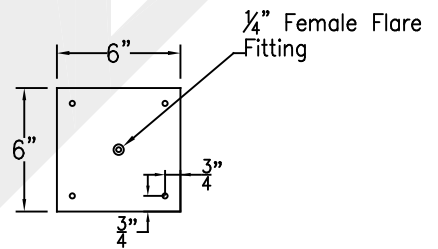

# SOMERSET SMALL CEILING HALF YOKE

Electric

Front View

Side View

Ceiling Mount

Gas

Front View

Side View

Ceiling Mount

Lights are hand crafted  
Dimensions may vary by 1/4"

Somerset Small Ceiling Half Yoke	
 <b>St. James LIGHTING</b>	
SCALE: N.T.S.	DRAFT: B. Vial
FILE: SomM	APP'D: J. Ragan
JOB: x	DATE: 06/15/18