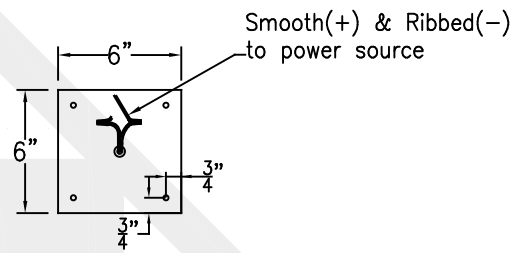

# SOMERSET SMALL CEILING HALF YOKE

Electric

Front View

Side View

Ceiling Mount

Gas

Front View

Side View

Ceiling Mount

Lights are hand crafted  
Dimensions may vary by 1/4"

Somerset Small Ceiling Half Yoke	
 <b>St. James LIGHTING</b>	
SCALE: N.T.S.	DRAFT: B. Vial
FILE: SomM	APP'D: J. Ragan
JOB: x	DATE: 06/15/18