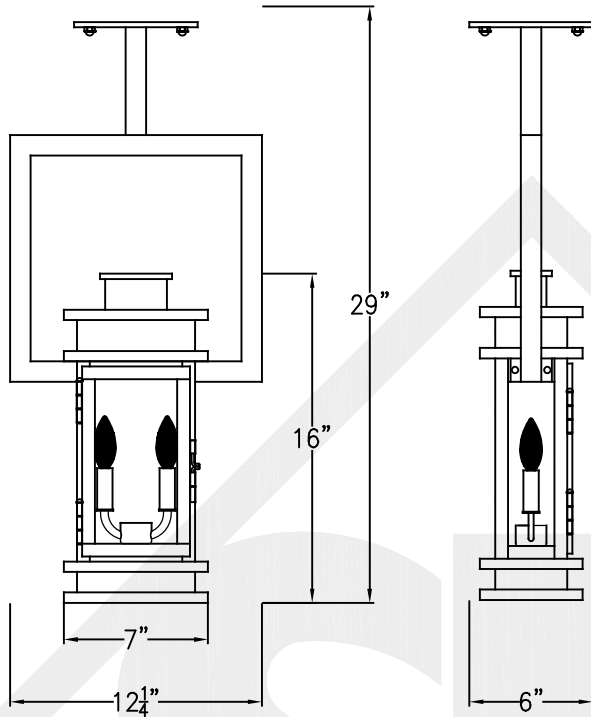

# SOMERSET SMALL CEILING HALF YOKE

Electric

Front View

Side View

Ceiling Mount

Gas

Front View

Side View

Ceiling Mount

Lights are hand crafted  
Dimensions may vary by 1/4"

Somerset Small Ceiling Half Yoke	
 <b>St. James LIGHTING</b>	
SCALE: N.T.S.	DRAFT: B. Vial
FILE: SomM	APP'D: J. Ragan
JOB: x	DATE: 06/15/18