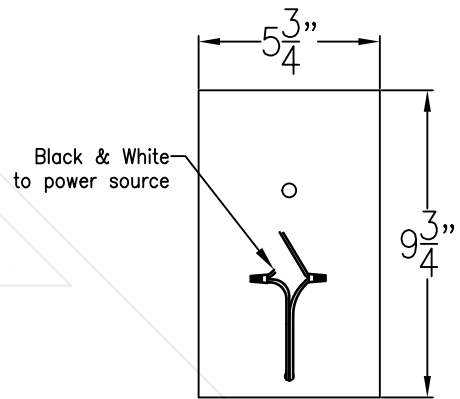

SOMERSET SMALL COPPER WALL MOUNT

Electric

Front View

Side View

Backplate

Gas

Front View

Side View

Backplate

Lights are hand crafted
Dimensions may vary by 1/4"