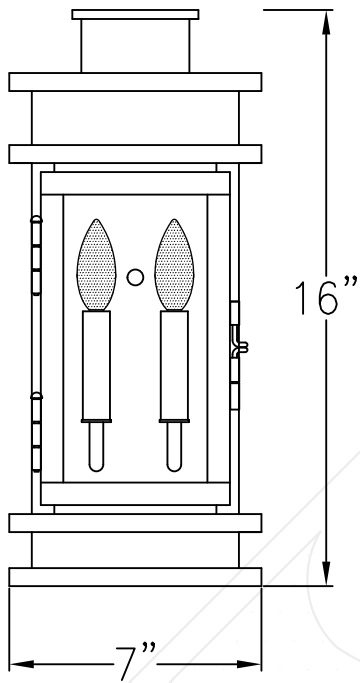

SOMERSET SMALL COPPER WALL MOUNT

Electric

Front View

Side View

Backplate

Gas

Front View

Side View

Backplate

Lights are hand crafted
Dimensions may vary by 1/4"