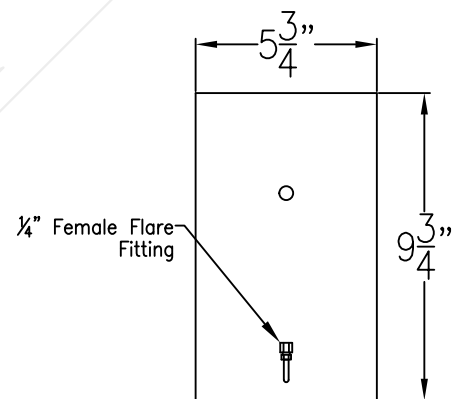

SOMERSET SMALL COPPER WALL MOUNT

Electric

Front View

Side View

Backplate

Gas

Front View

Side View

Backplate

Lights are hand crafted
Dimensions may vary by 1/4"