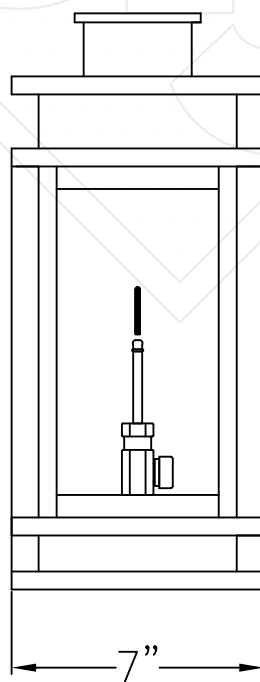

SOMERSET SMALL COPPER WALL MOUNT

Electric

Front View

Side View

Backplate

Gas

Front View

Side View

Backplate

Lights are hand crafted
Dimensions may vary by 1/4"