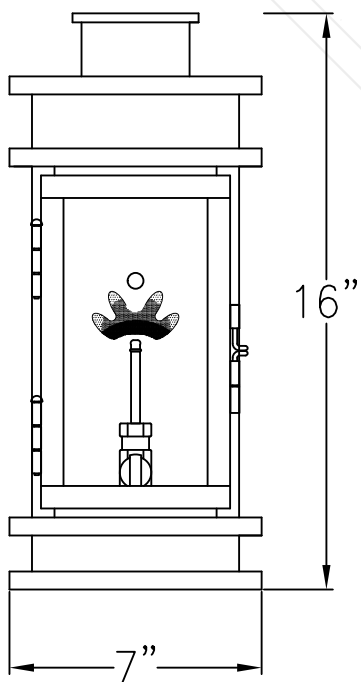

SOMERSET SMALL COPPER WALL MOUNT

Electric

Front View

Side View

Backplate

Gas

Front View

Side View

Backplate

Lights are hand crafted
Dimensions may vary by 1/4"