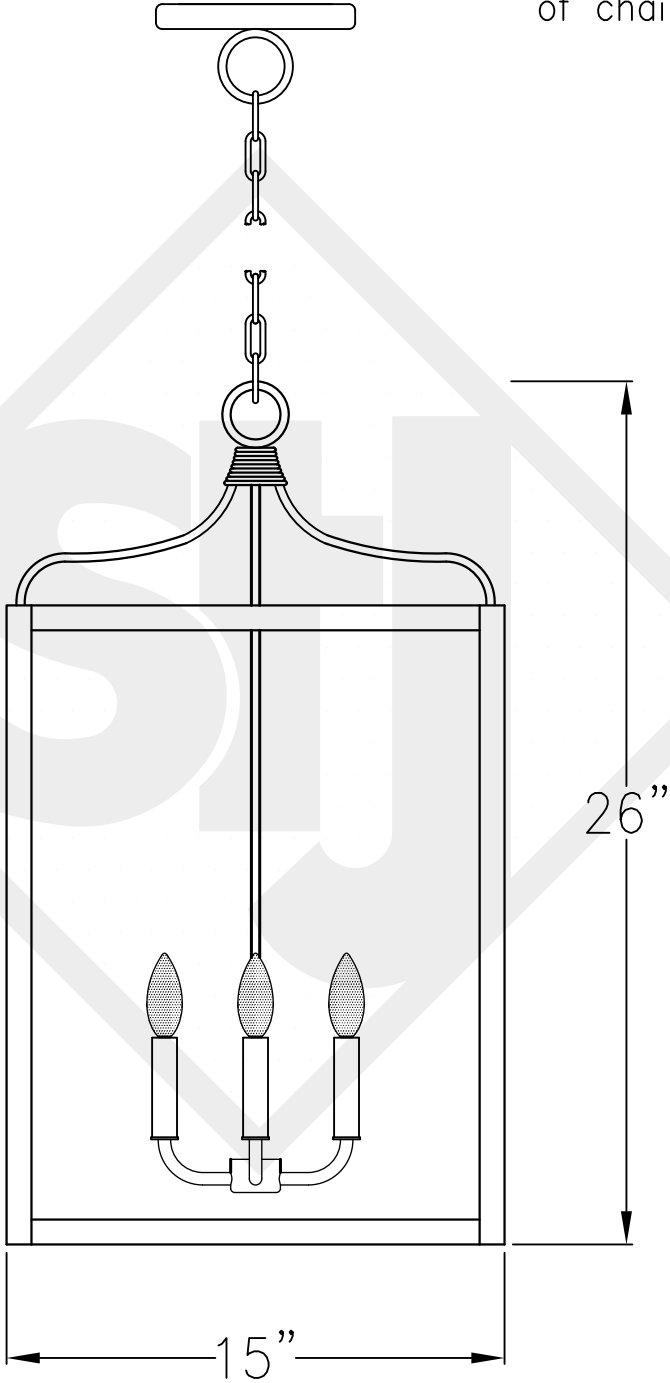

STRUCTURE MEDIUM
HANGING CAGE

Triple Candelabra
Comes standard w/ 6'
of chain

Front View

Lights are hand crafted
Dimensions may vary by 1/4"

Structure Medium	
St. James LIGHTING	
SCALE: N.T.S.	DRAFT: B. Vial
FILE: STRUC	APP'D: J. Ragan
JOB: X	DATE: 9/25/17