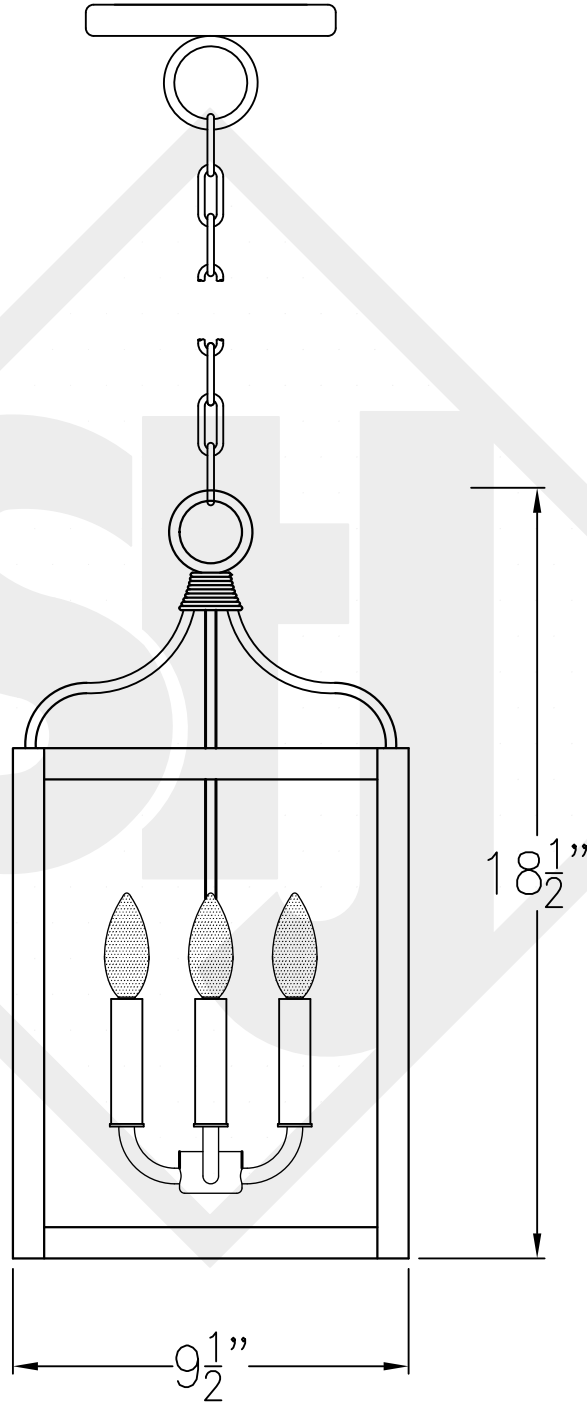

STRUCTURE MINI HANGING CAGE

Triple Candelabra
Comes standard w/
6' of chain

Front View

Lights are hand crafted
Dimensions may vary by 1/4"

Structure Mini	
 St. James LIGHTING	
SCALE: N.T.S.	DRAFT: B. Vial
FILE: STRUC	APP'D: J. Ragan
JOB: X	DATE: 9/25/17