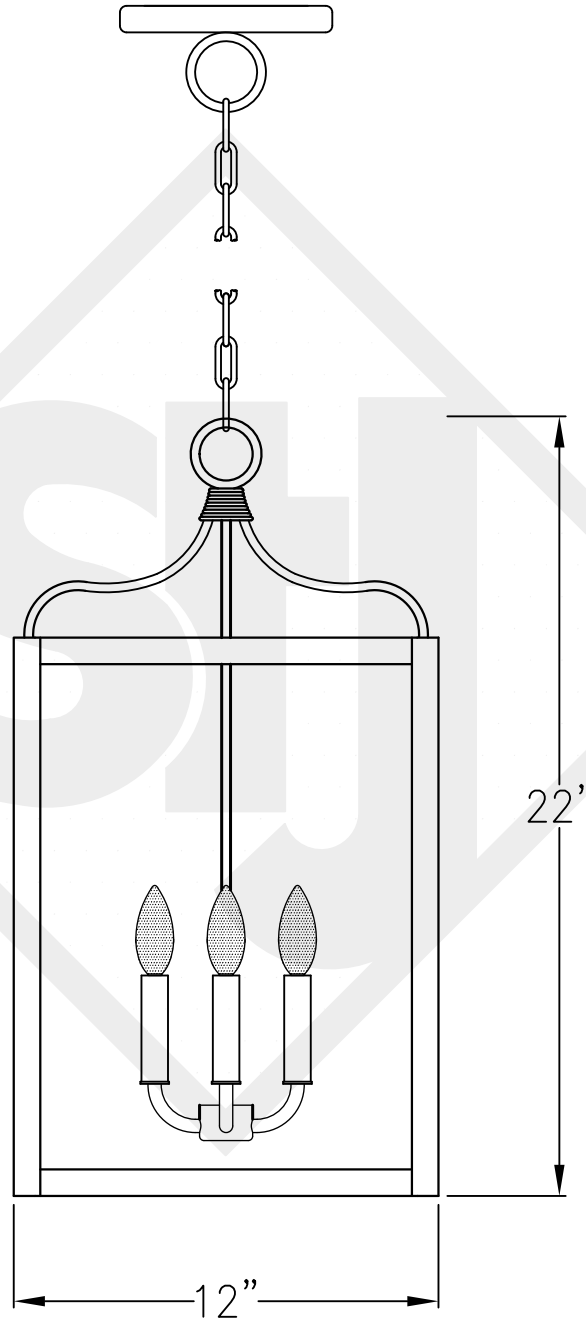

STRUCTURE SMALL HANGING CAGE

Triple Candelabra
Comes standard w/ 6'
of chain

Front View

Lights are hand crafted
Dimensions may vary by 1/4"

Structure Small	
 St. James LIGHTING	
SCALE: N.T.S.	DRAFT: B. Vial
FILE: STRUC	APP'D: J. Ragan
JOB: X	DATE: 9/25/17