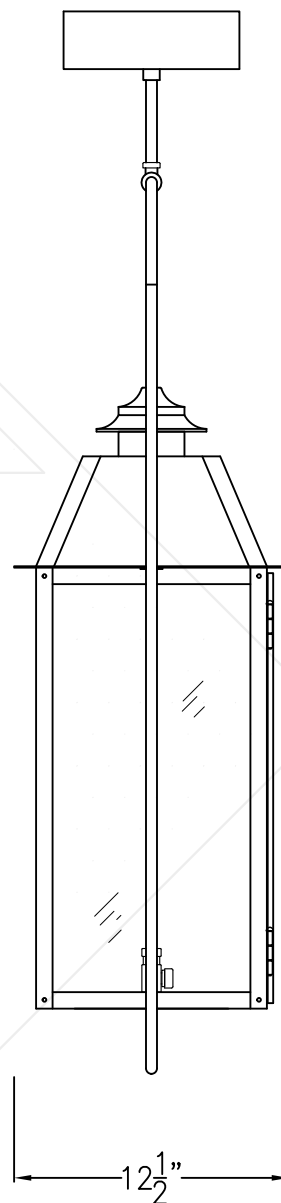

SWEET WATER LARGE YOKE CEILING BRACKET

Available w/ Solid or
Glass Top
Shortest Height 44 $\frac{1}{8}$ "

Front View

Side View

Ceiling Mount

Lights are hand crafted
Dimensions may vary by 1/4"