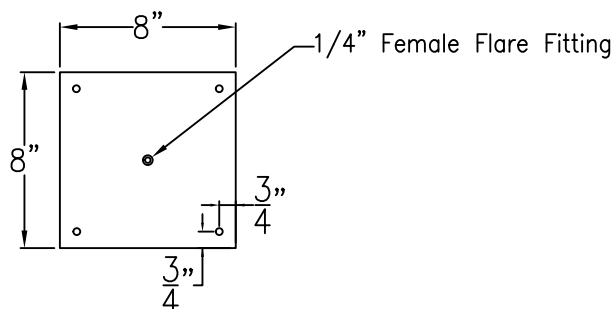

SWEET WATER LARGE YOKE CEILING BRACKET

Available w/ Solid or
Glass Top
Shortest Height 44 $\frac{1}{8}$ "

Front View

Side View

Ceiling Mount

Lights are hand crafted
Dimensions may vary by 1/4"