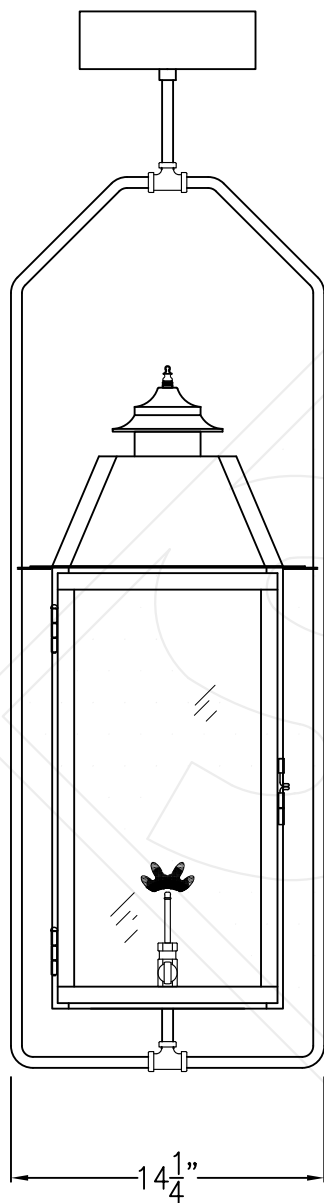

SWEET WATER LARGE YOKE CEILING BRACKET

Available w/ Solid or
Glass Top
Shortest Height 44 $\frac{1}{8}$ "

Front View

Side View

Ceiling Mount

Lights are hand crafted
Dimensions may vary by 1/4"