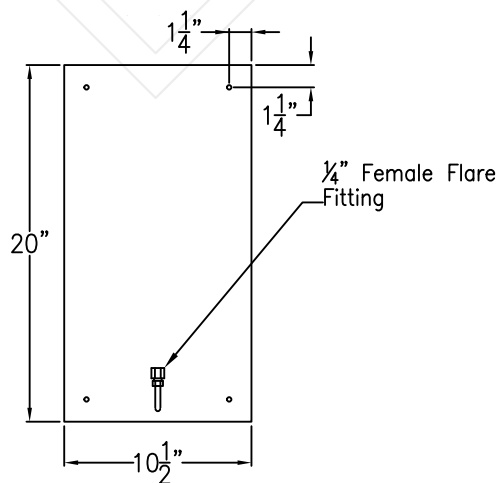

SWEET WATER LARGE COPPER WALL BRACKET

Available w/ Solid or
Glass Top

Front View

Side View

Backplate

Lights are hand crafted
Dimensions may vary by $\frac{1}{4}$ "