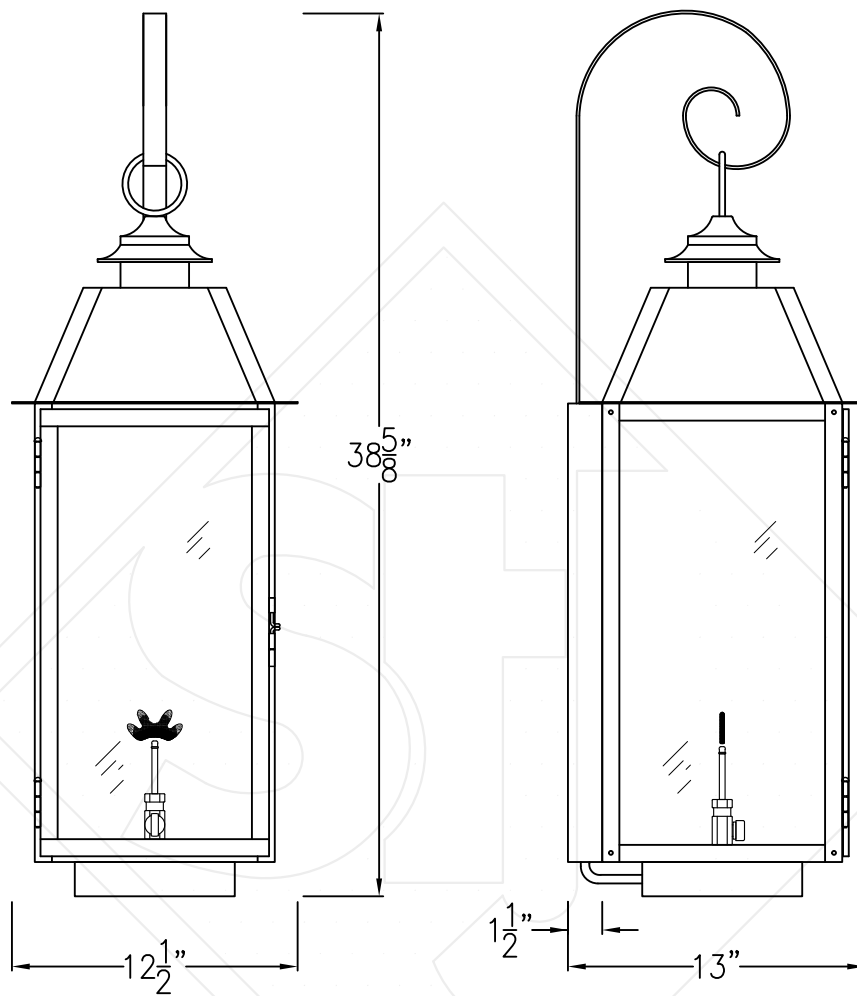

SWEET WATER LARGE COPPER WALL BRACKET

Available w/ Solid or
Glass Top

Front View

Side View

Backplate

Lights are hand crafted
Dimensions may vary by $\frac{1}{4}$ "