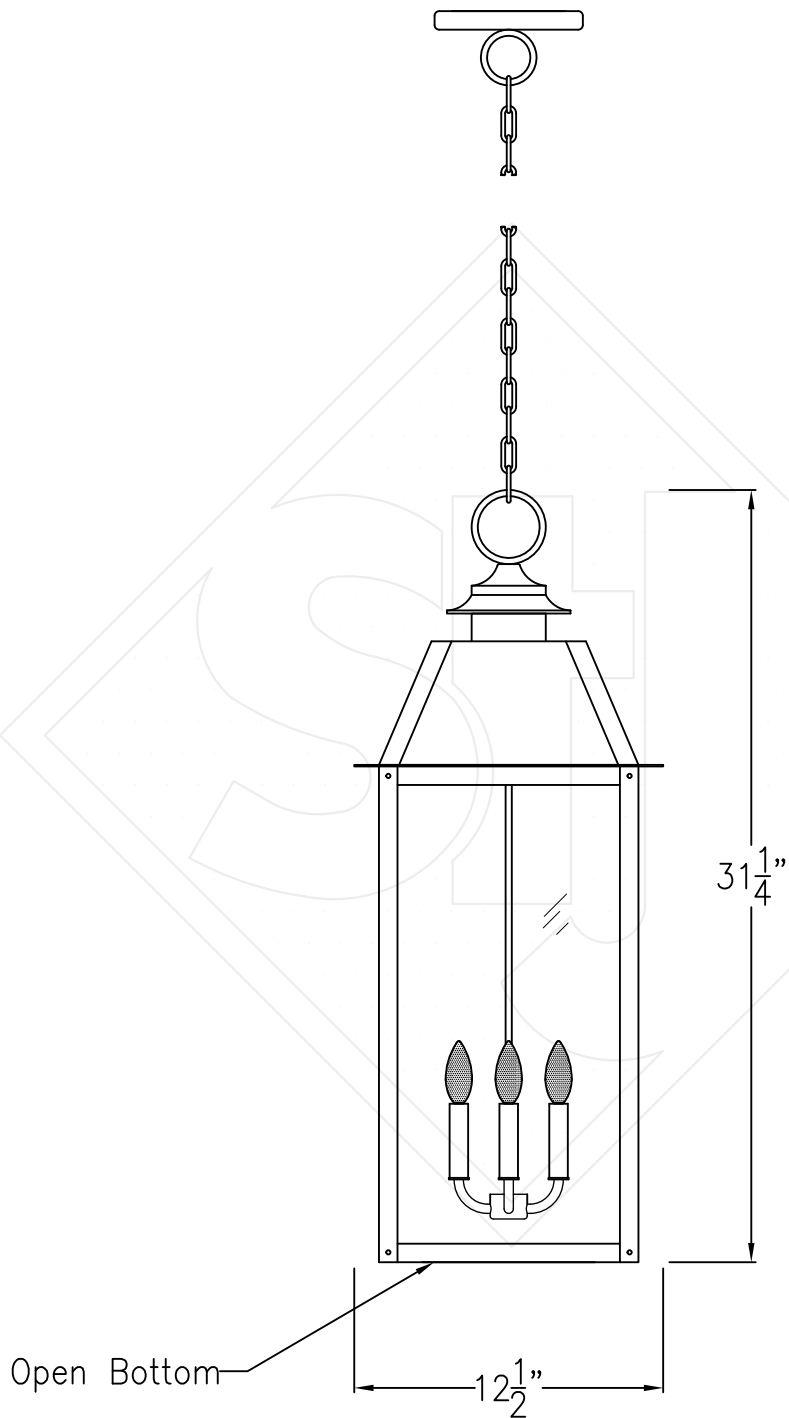

# SWEET WATER LARGE CHAIN HUNG PENDANT

Available w/ Solid or  
Glass Top  
Comes standard w/  
6' of chain

Front View

Lights are hand crafted  
Dimensions may vary by 1/4"