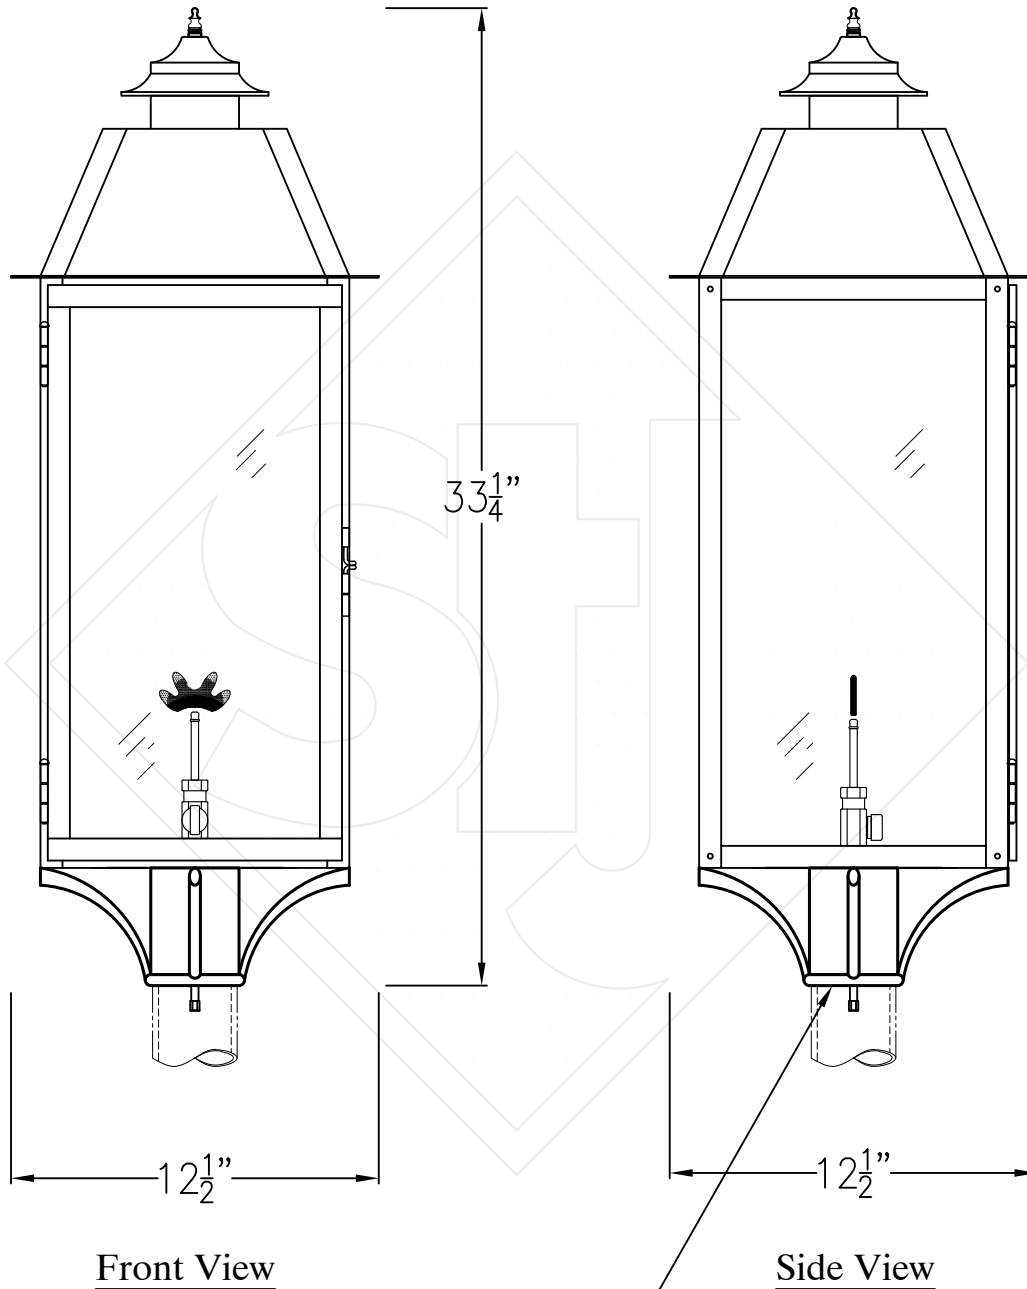

# SWEET WATER LARGE COPPER POST MOUNT

Available w/ Solid or  
Glass Top

Fits over 3" post  
1/4" Female Flare  
Fitting

Lights are hand crafted  
Dimensions may vary by 1/4"