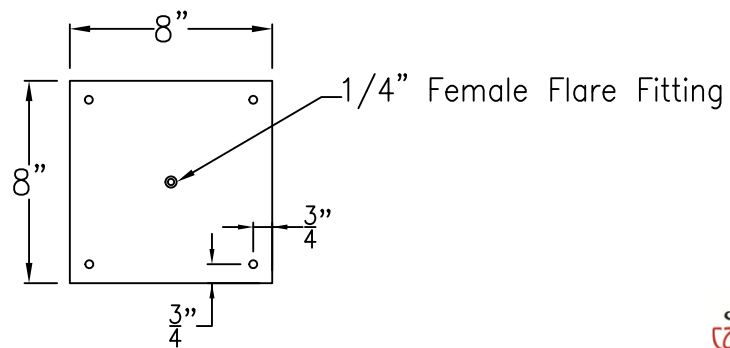

SWEET WATER MEDIUM YOKE CEILING BRACKET

Available w/ Solid or
Glass Top
Shortest Height 37 $\frac{3}{4}$ "

Front View

Side View

Ceiling Mount

Lights are hand crafted
Dimensions may vary by 1/4"