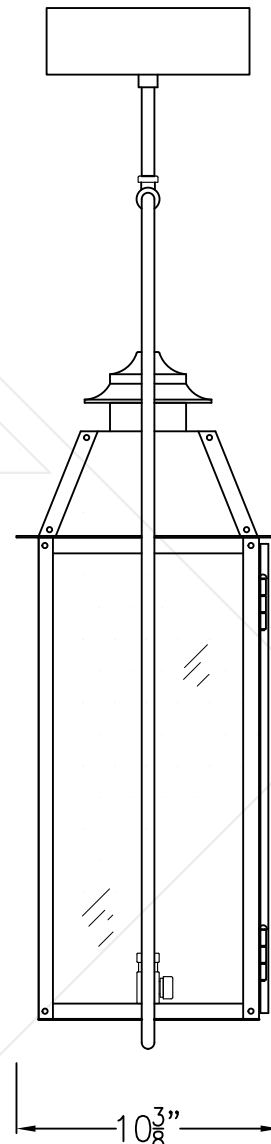

SWEET WATER MEDIUM YOKE CEILING BRACKET

Available w/ Solid or
Glass Top
Shortest Height 37 $\frac{3}{4}$ "

Front View

Side View

Ceiling Mount

Lights are hand crafted
Dimensions may vary by 1/4"