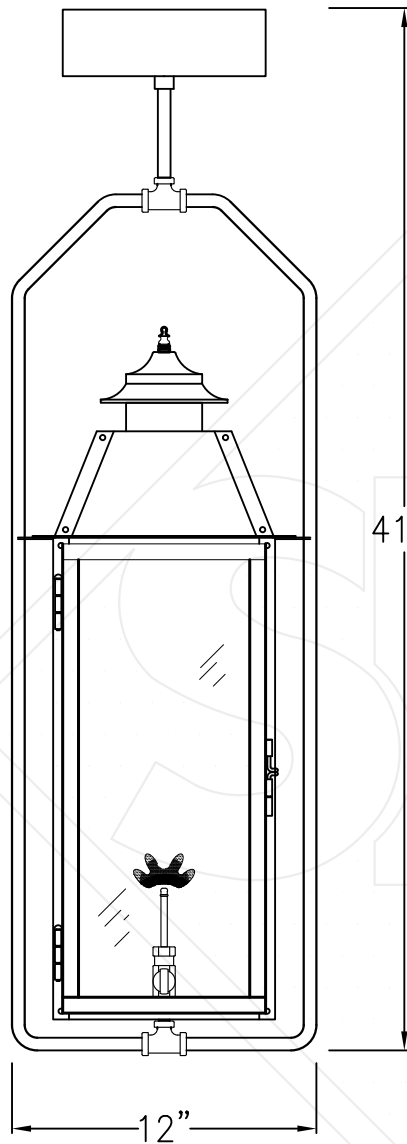

SWEET WATER MEDIUM YOKE CEILING BRACKET

Available w/ Solid or
Glass Top
Shortest Height 37 $\frac{3}{4}$ "

Front View

Side View

Ceiling Mount

Lights are hand crafted
Dimensions may vary by 1/4"