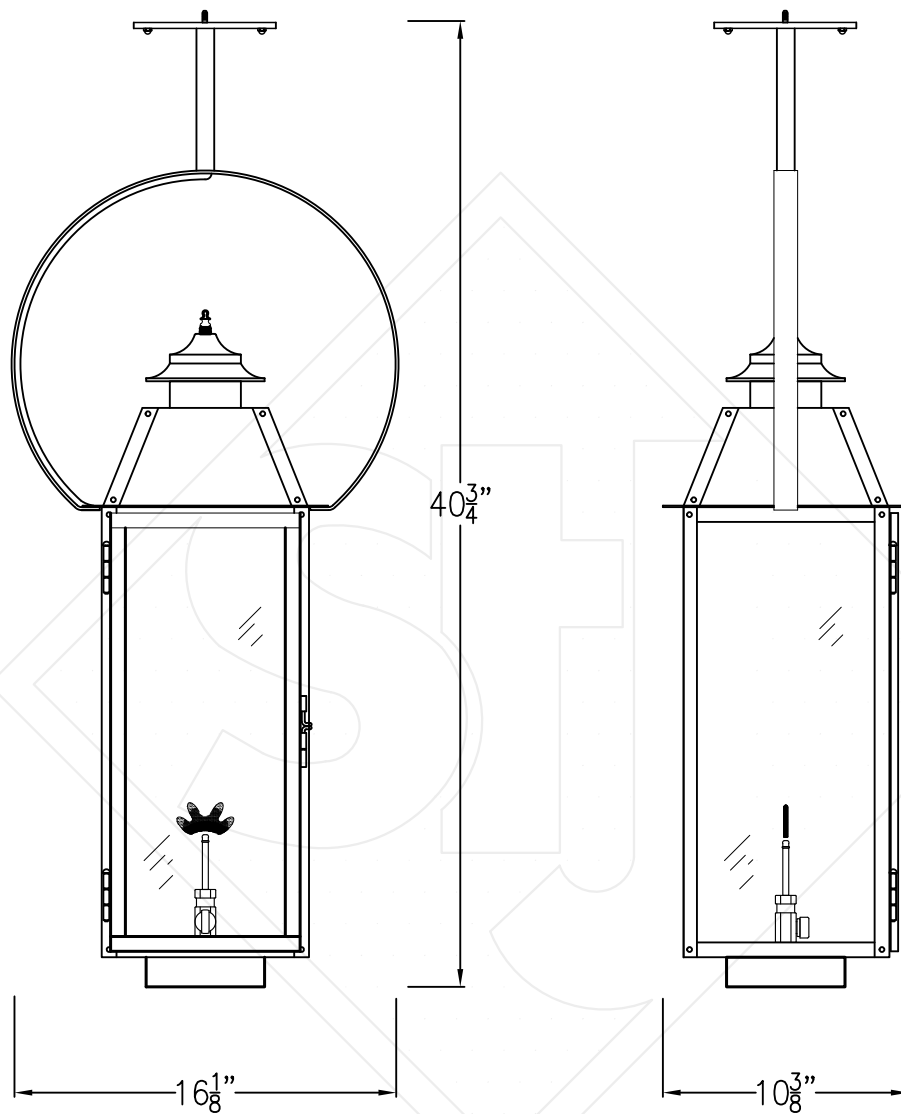

SWEET WATER MEDIUM HALF YOKE

Available w/ Solid or
Glass Top
Shortest Height 37 $\frac{5}{8}$ "

Front View

Side View

Ceiling Mount

Lights are hand crafted
Dimensions may vary by $\frac{1}{4}$ "