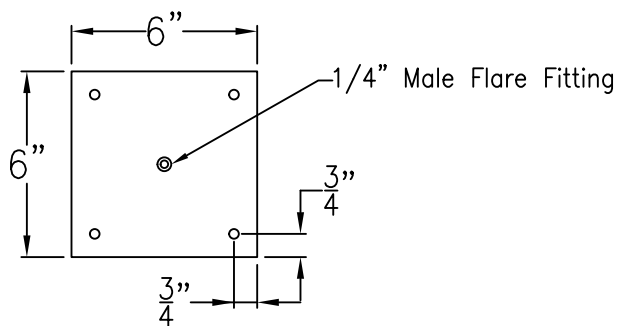

SWEET WATER MEDIUM HALF YOKE

Available w/ Solid or
Glass Top
Shortest Height 37 $\frac{5}{8}$ "

Front View

Side View

Ceiling Mount

Lights are hand crafted
Dimensions may vary by $\frac{1}{4}$ "