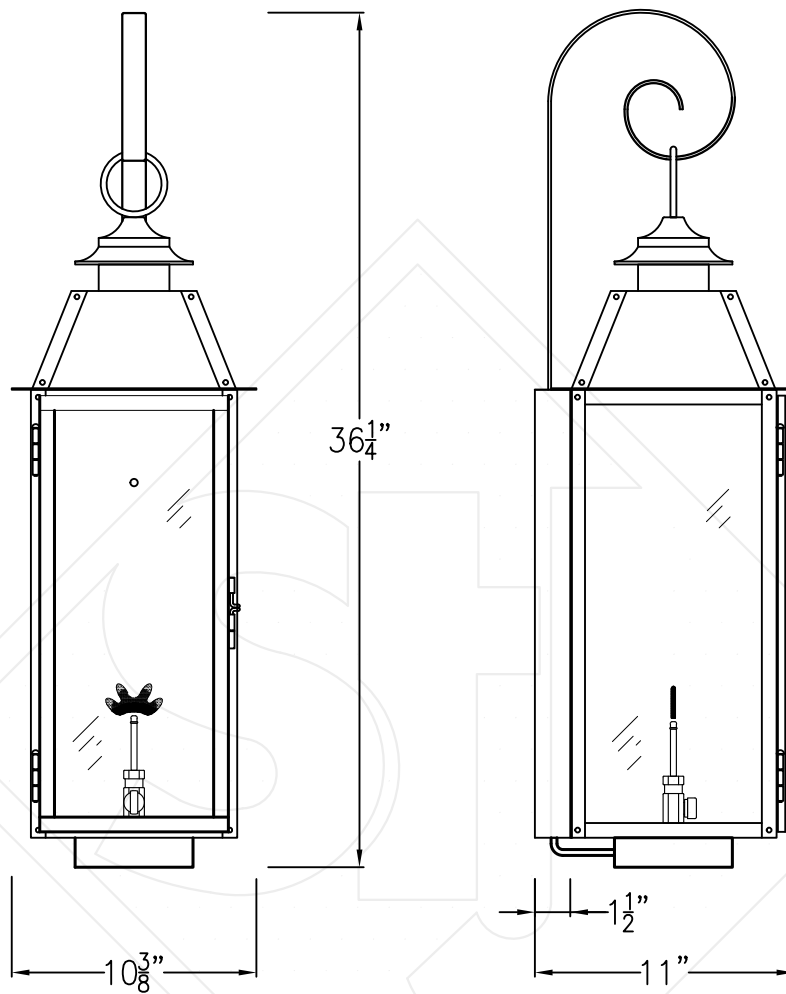

# SWEET WATER MEDIUM COPPER WALL BRACKET

Available w/ Solid or  
Glass top

Front View

Side View

Backplate

Lights are hand crafted  
Dimensions may vary by 1/4"