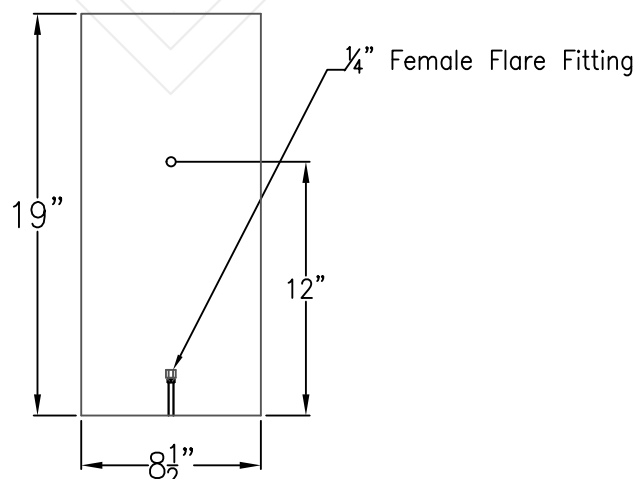

# SWEET WATER MEDIUM COPPER WALL BRACKET

Available w/ Solid or  
Glass top

Front View

Side View

Backplate

Lights are hand crafted  
Dimensions may vary by 1/4"