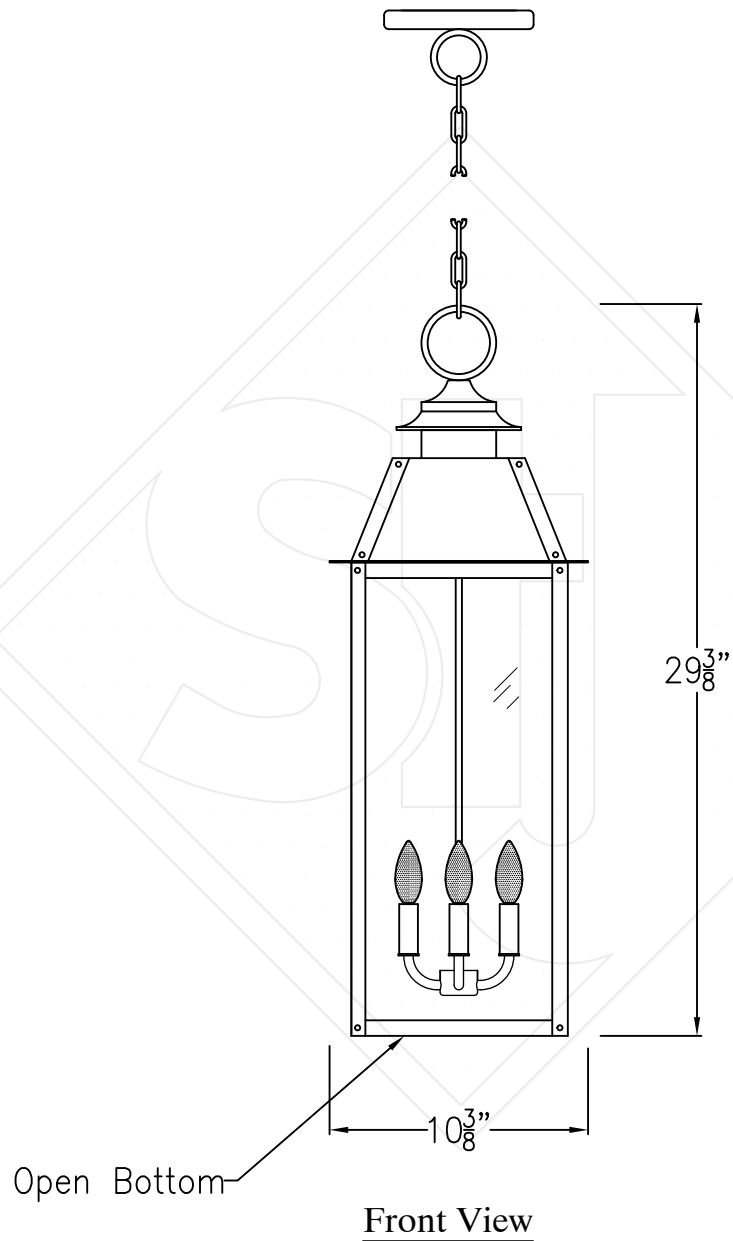

SWEET WATER MEDIUM CHAIN HUNG PENDANT

Available w/ Solid or
Glass Top
Comes standard w/
6' of chain

Lights are hand crafted
Dimensions may vary by 1/4"