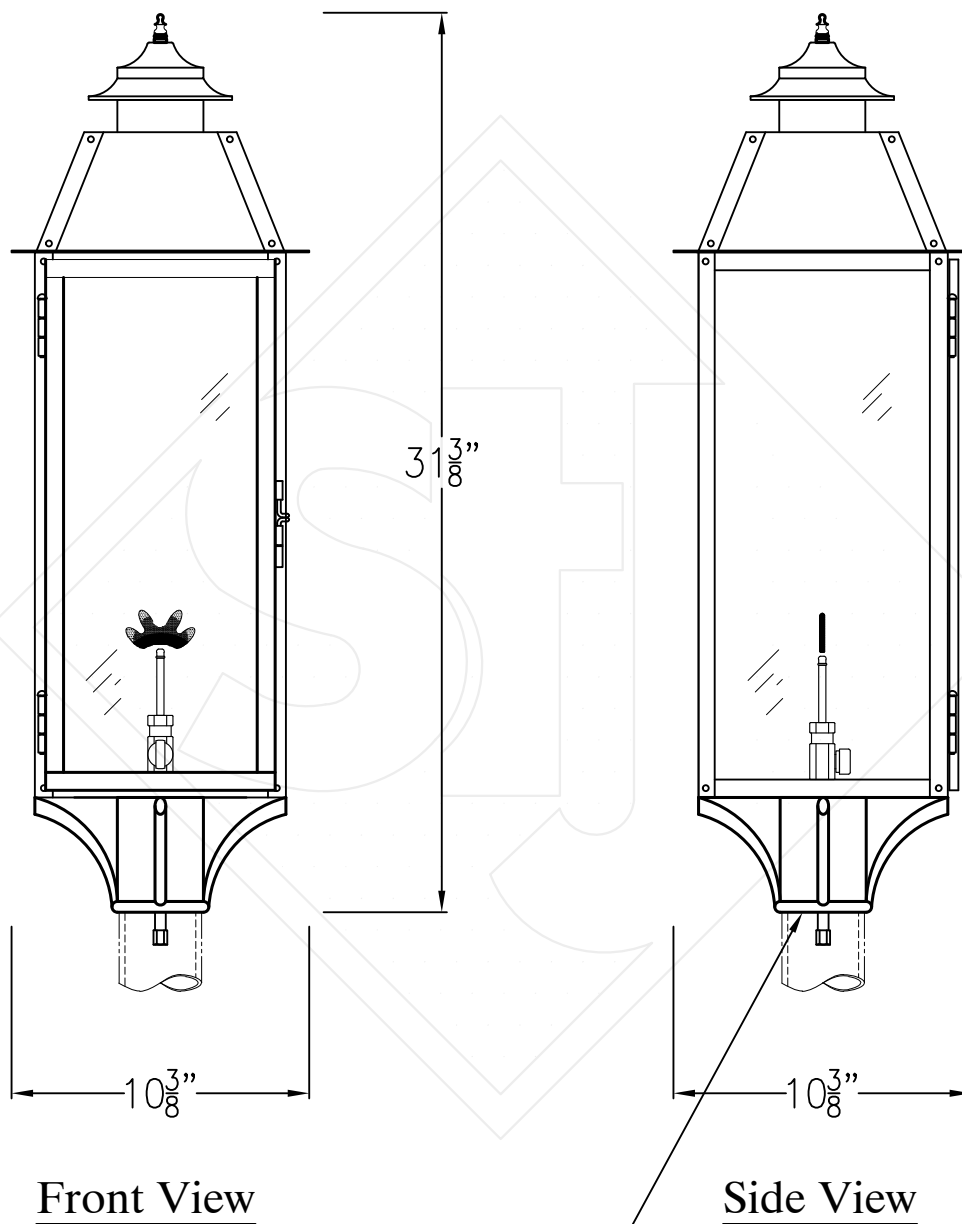

SWEET WATER MEDIUM COPPER POST MOUNT

Available w/ Solid or
Glass top

Fits over 3" post
1/4" Female Flare
Fitting

Lights are hand crafted
Dimensions may vary by 1/4"