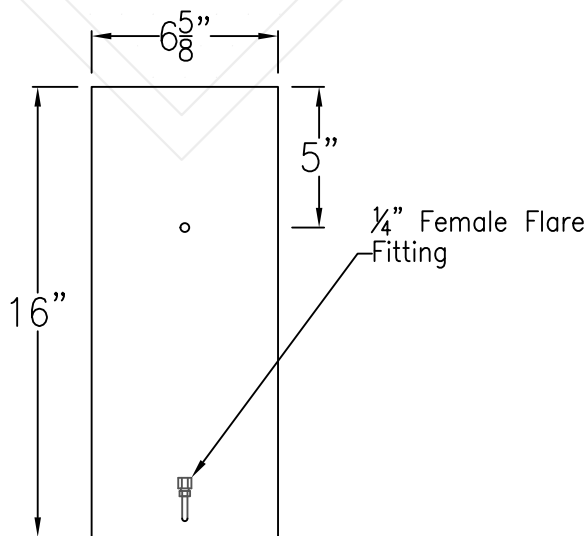

# SWEET WATER SMALL COPPER WALL BRACKET

Available w/ Solid  
or Glass Top

Front View

Side View

Backplate

Lights are hand crafted  
Dimensions may vary by 1/4"