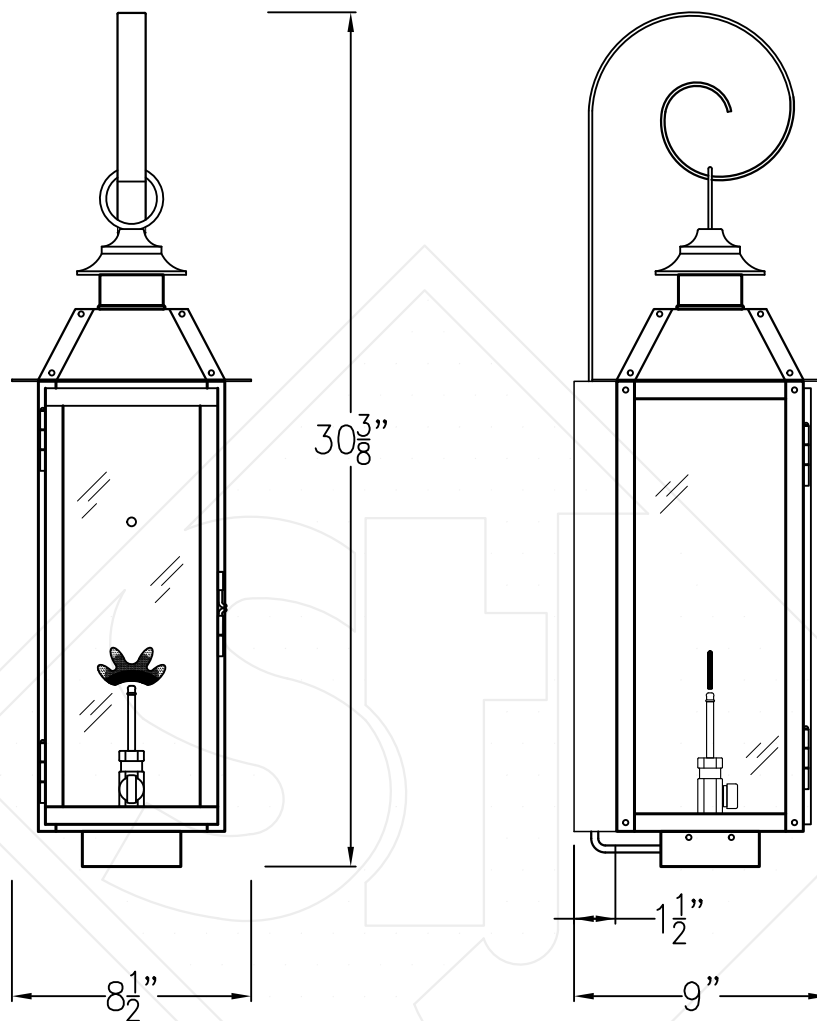

# SWEET WATER SMALL COPPER WALL BRACKET

Available w/ Solid  
or Glass Top

Front View

Side View

Backplate

Lights are hand crafted  
Dimensions may vary by 1/4"