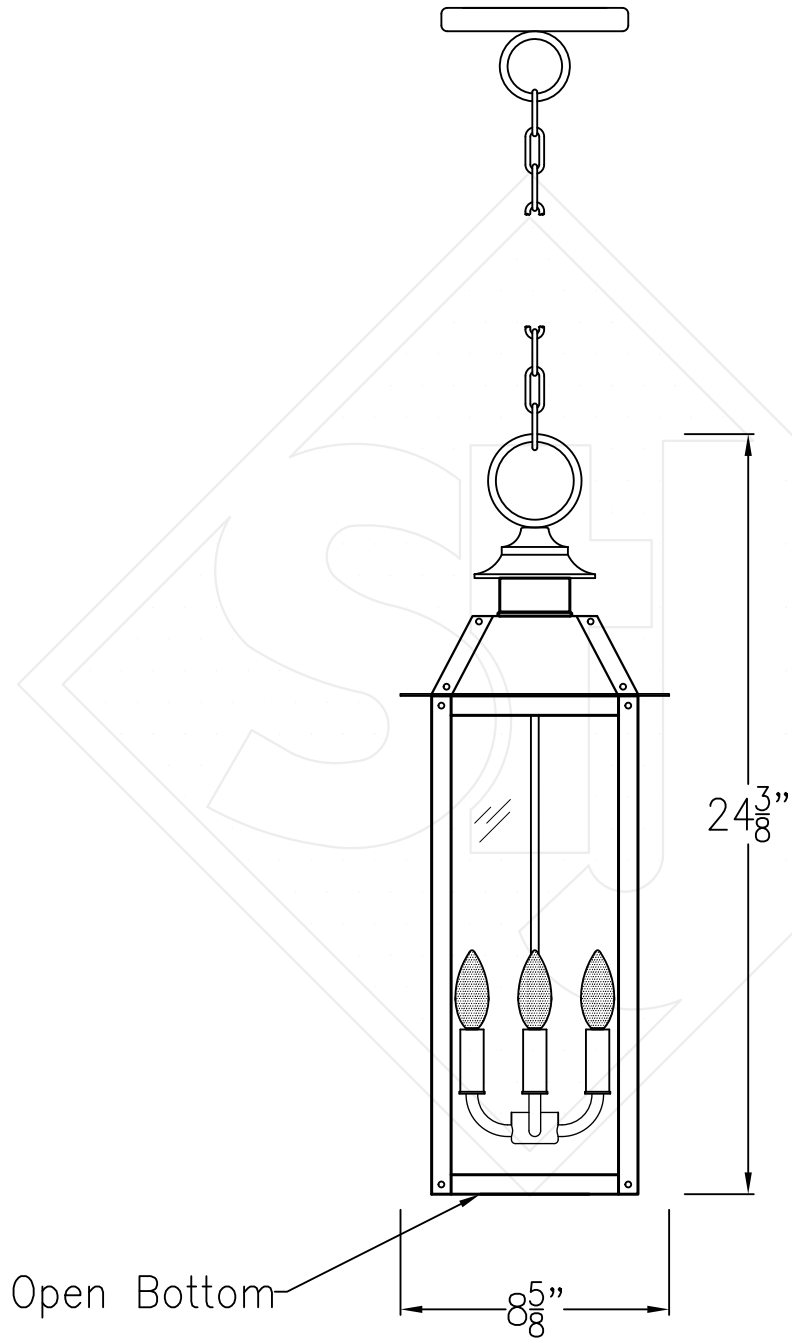

# SWEET WATER SMALL CHAIN HUNG PENDANT

Comes standard w/  
6' of chain

Front View

Lights are hand crafted  
Dimensions may vary by 1/4"