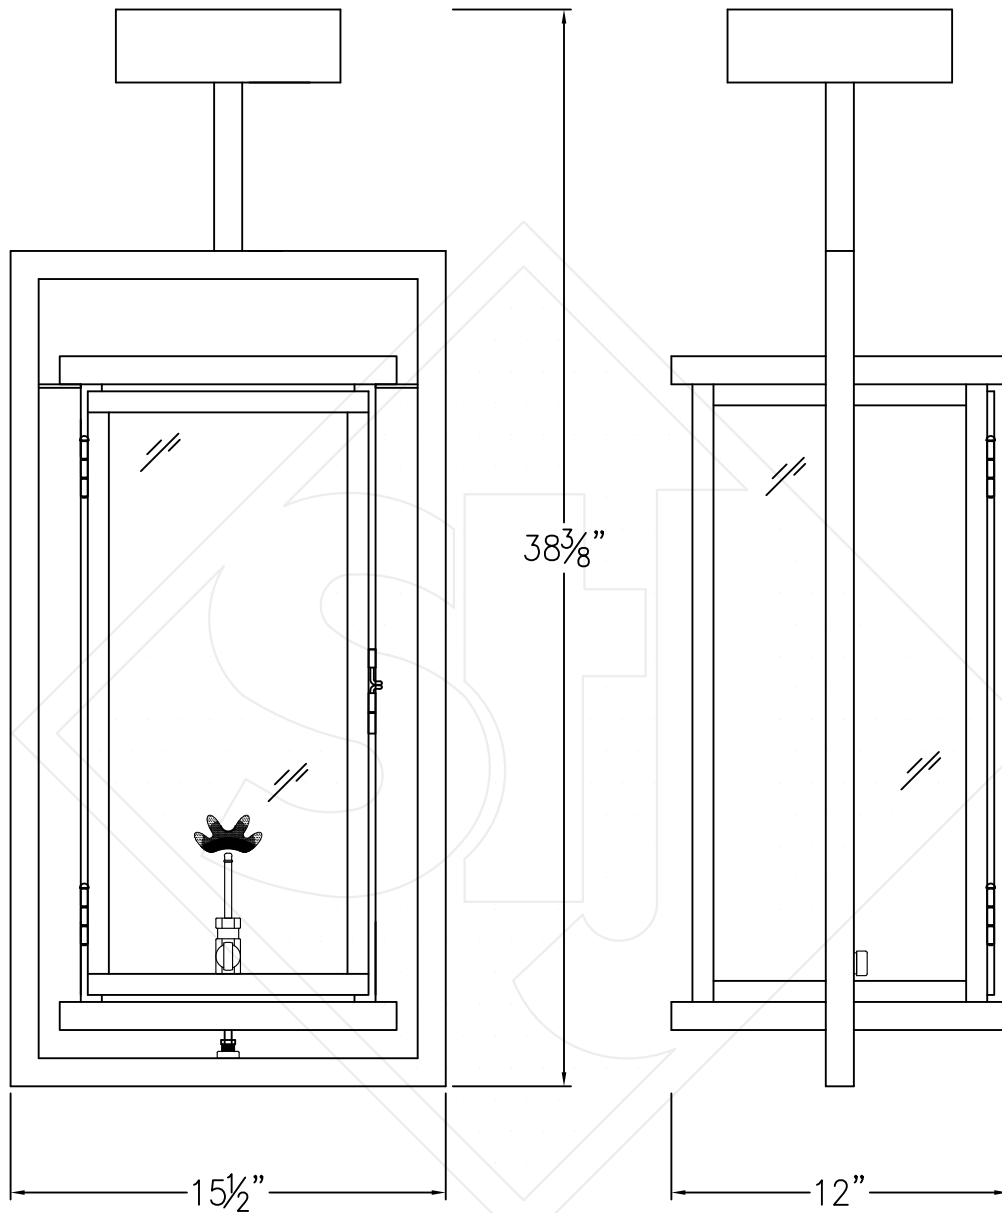

TRINITY LARGE CEILING FULL YOKE

Shortest Height $38 \frac{3}{8}$ "

Front View

Side View

Ceiling Mount

Lights are hand crafted
Dimensions may vary by 1/4"