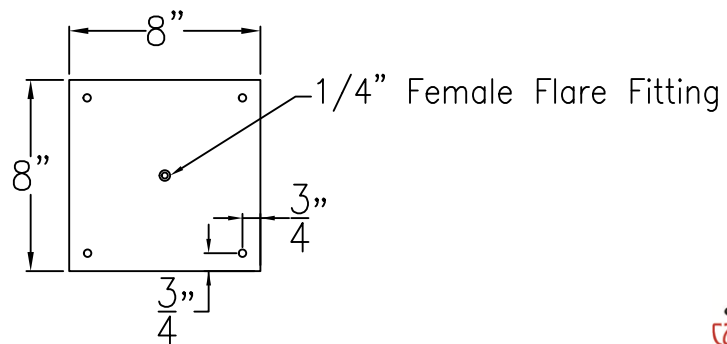

TRINITY LARGE CEILING FULL YOKE

Shortest Height $38 \frac{3}{8}$ "

Front View

Side View

Ceiling Mount

Lights are hand crafted
Dimensions may vary by 1/4"