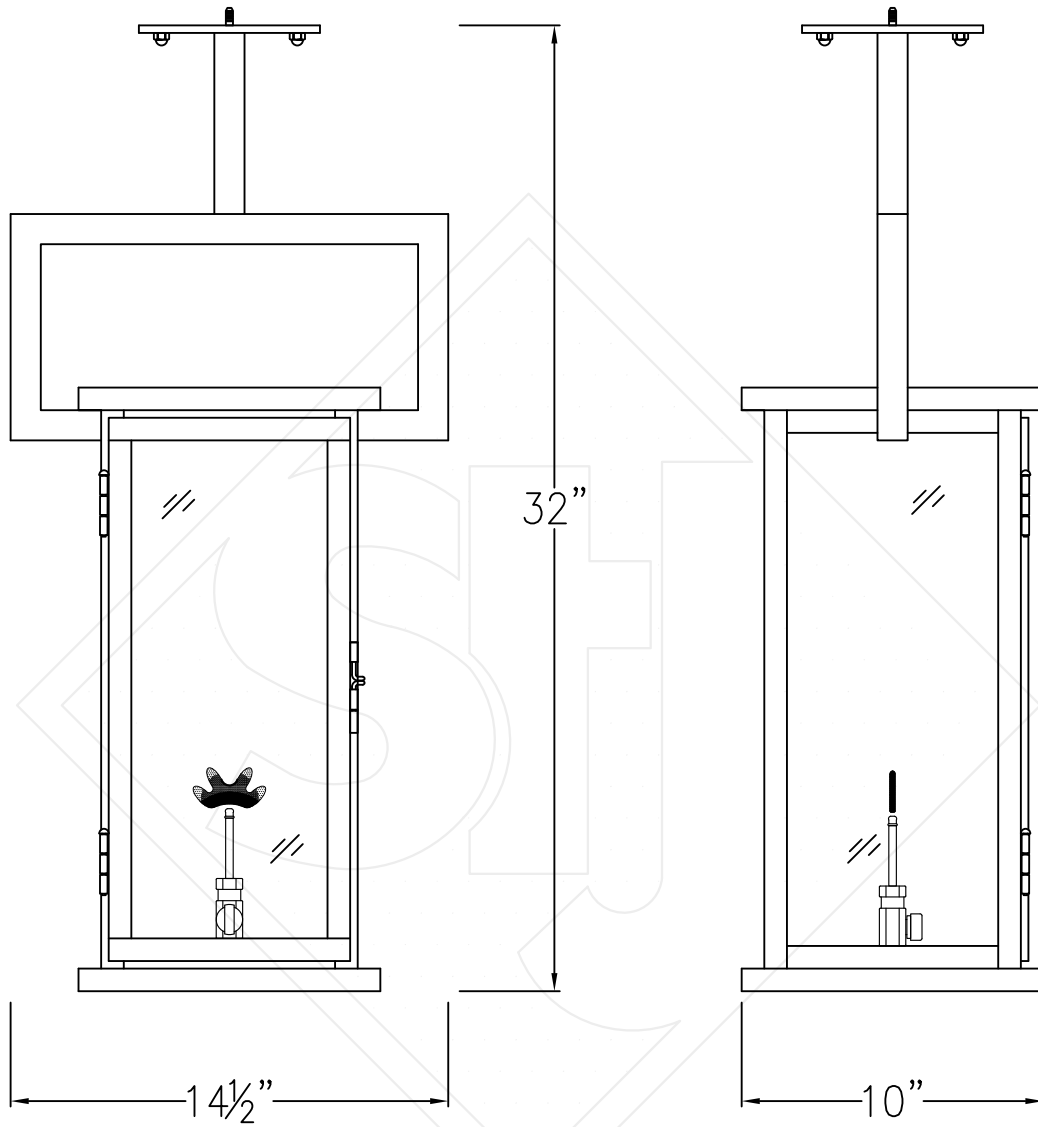

TRINITY MEDIUM CEILING HALF YOKE

Shortest Height 32"

Front View

Side View

Ceiling Mount

Lights are hand crafted
Dimensions may vary by 1/4"