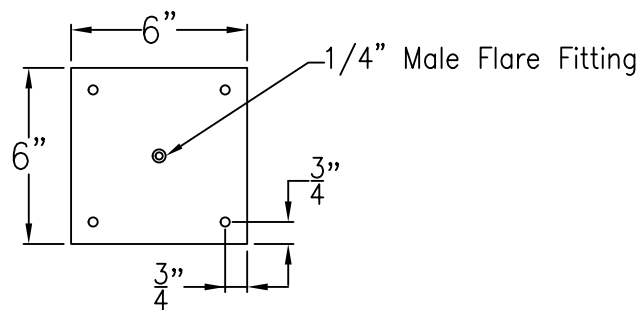

TRINITY MEDIUM CEILING HALF YOKE

Shortest Height 32"

Front View

Side View

Ceiling Mount

Lights are hand crafted
Dimensions may vary by 1/4"