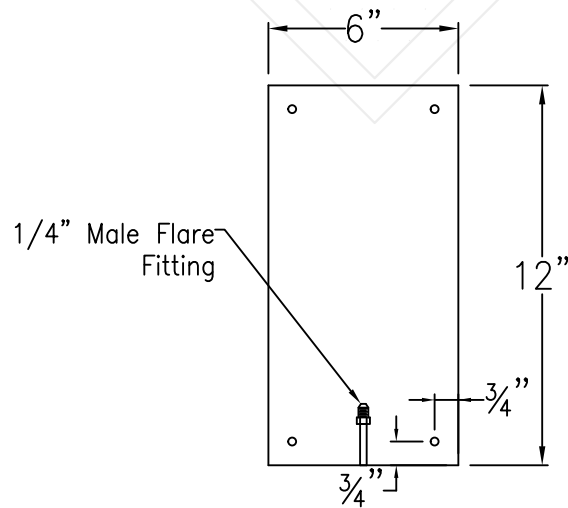

TRINITY MEDIUM WALL MOUNT

Front View

Side View

Backplate

Lights are hand crafted
Dimensions may vary by 1/4"