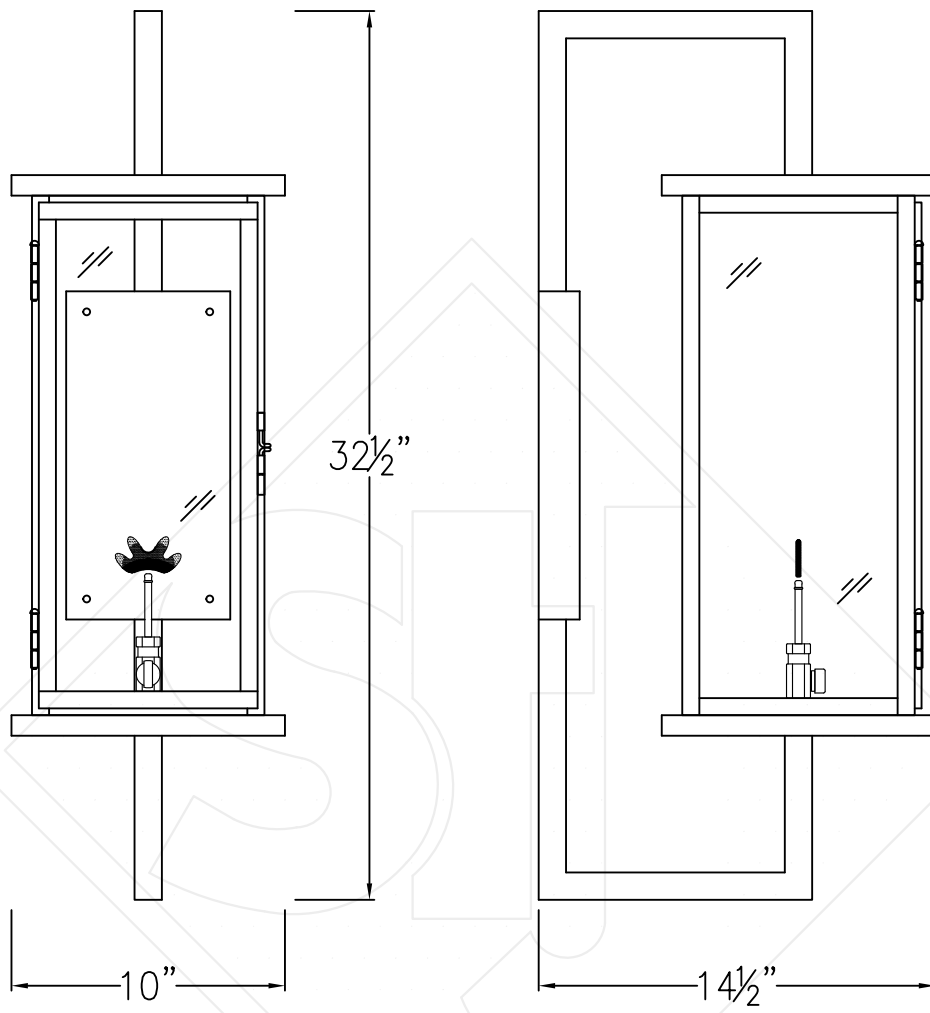

TRINITY MEDIUM WALL MOUNT

Front View

Side View

Backplate

Lights are hand crafted
Dimensions may vary by 1/4"